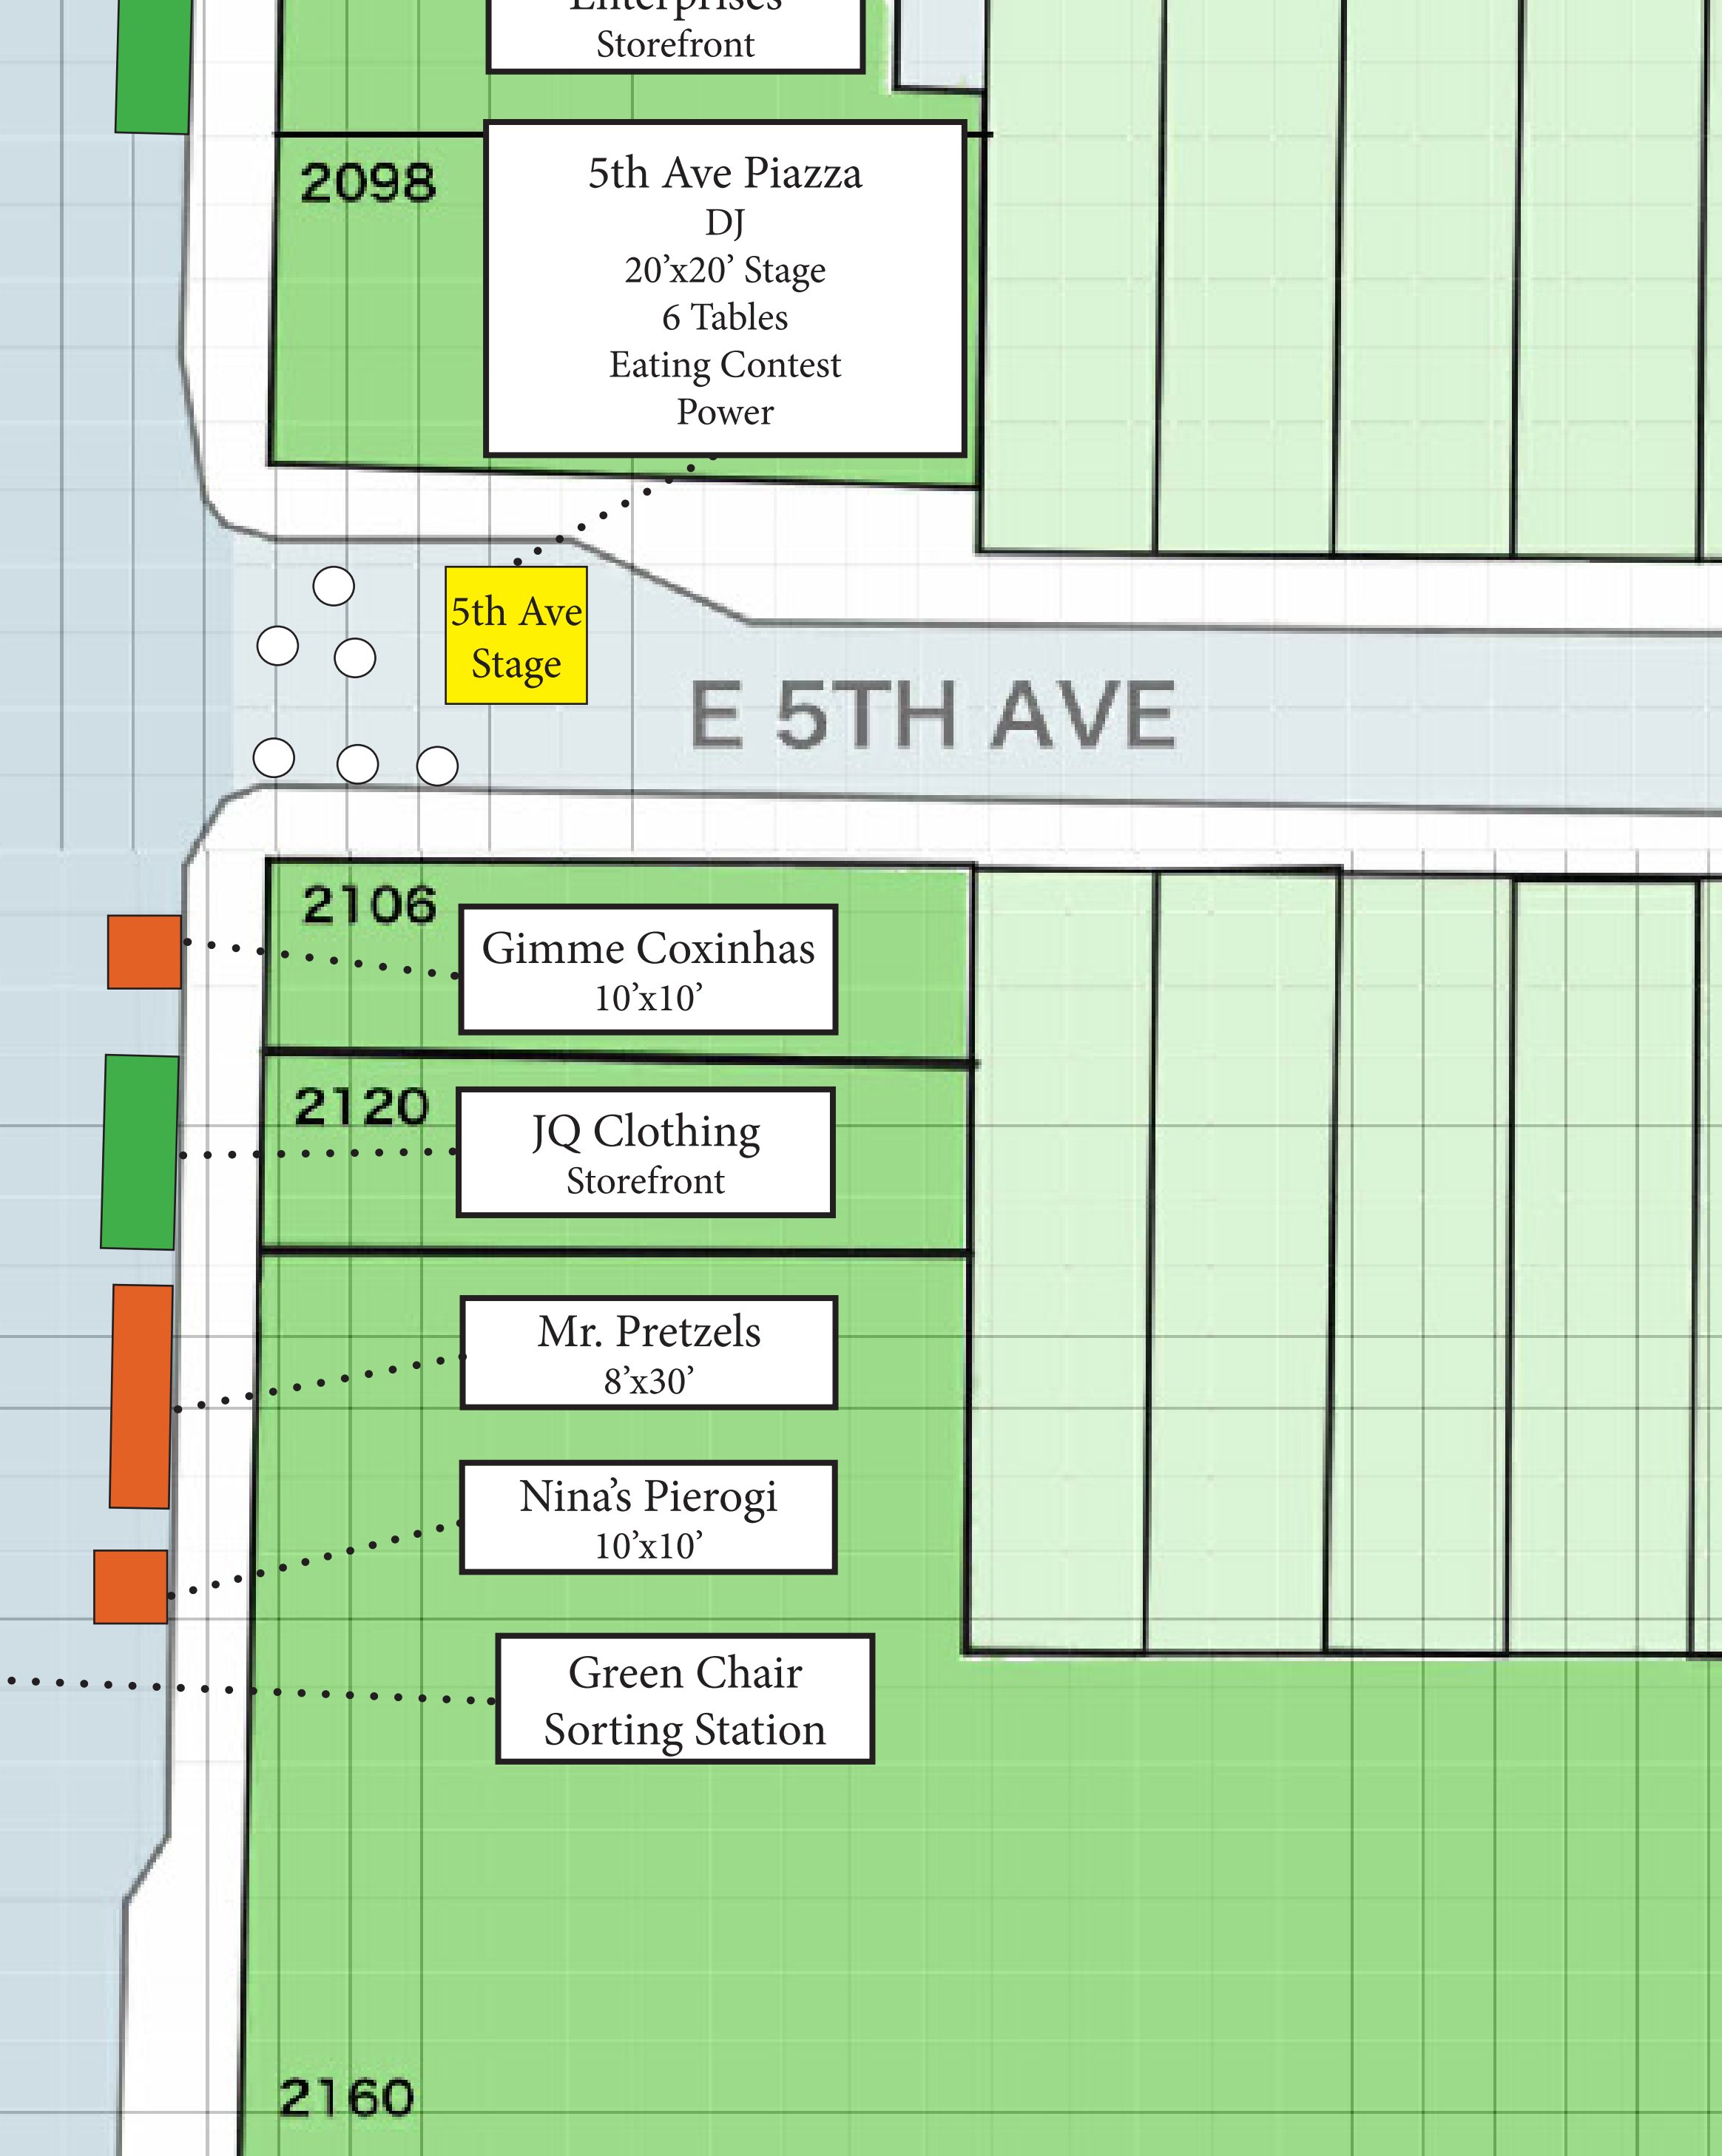

E 6TH AVE

E 6TH AVE

E 7TH AVE

E 7TH AVE

Legend

- CoV Curbside Patio
- Temporary Patio
- Green Chair Sorting Station
- Stage
- Merchant on The Drive
- Vendor
- Portable Toilet
- Production
- Mobi Bike Station
- Raffle Tent
- Fence
- Vehicle
- Community Group