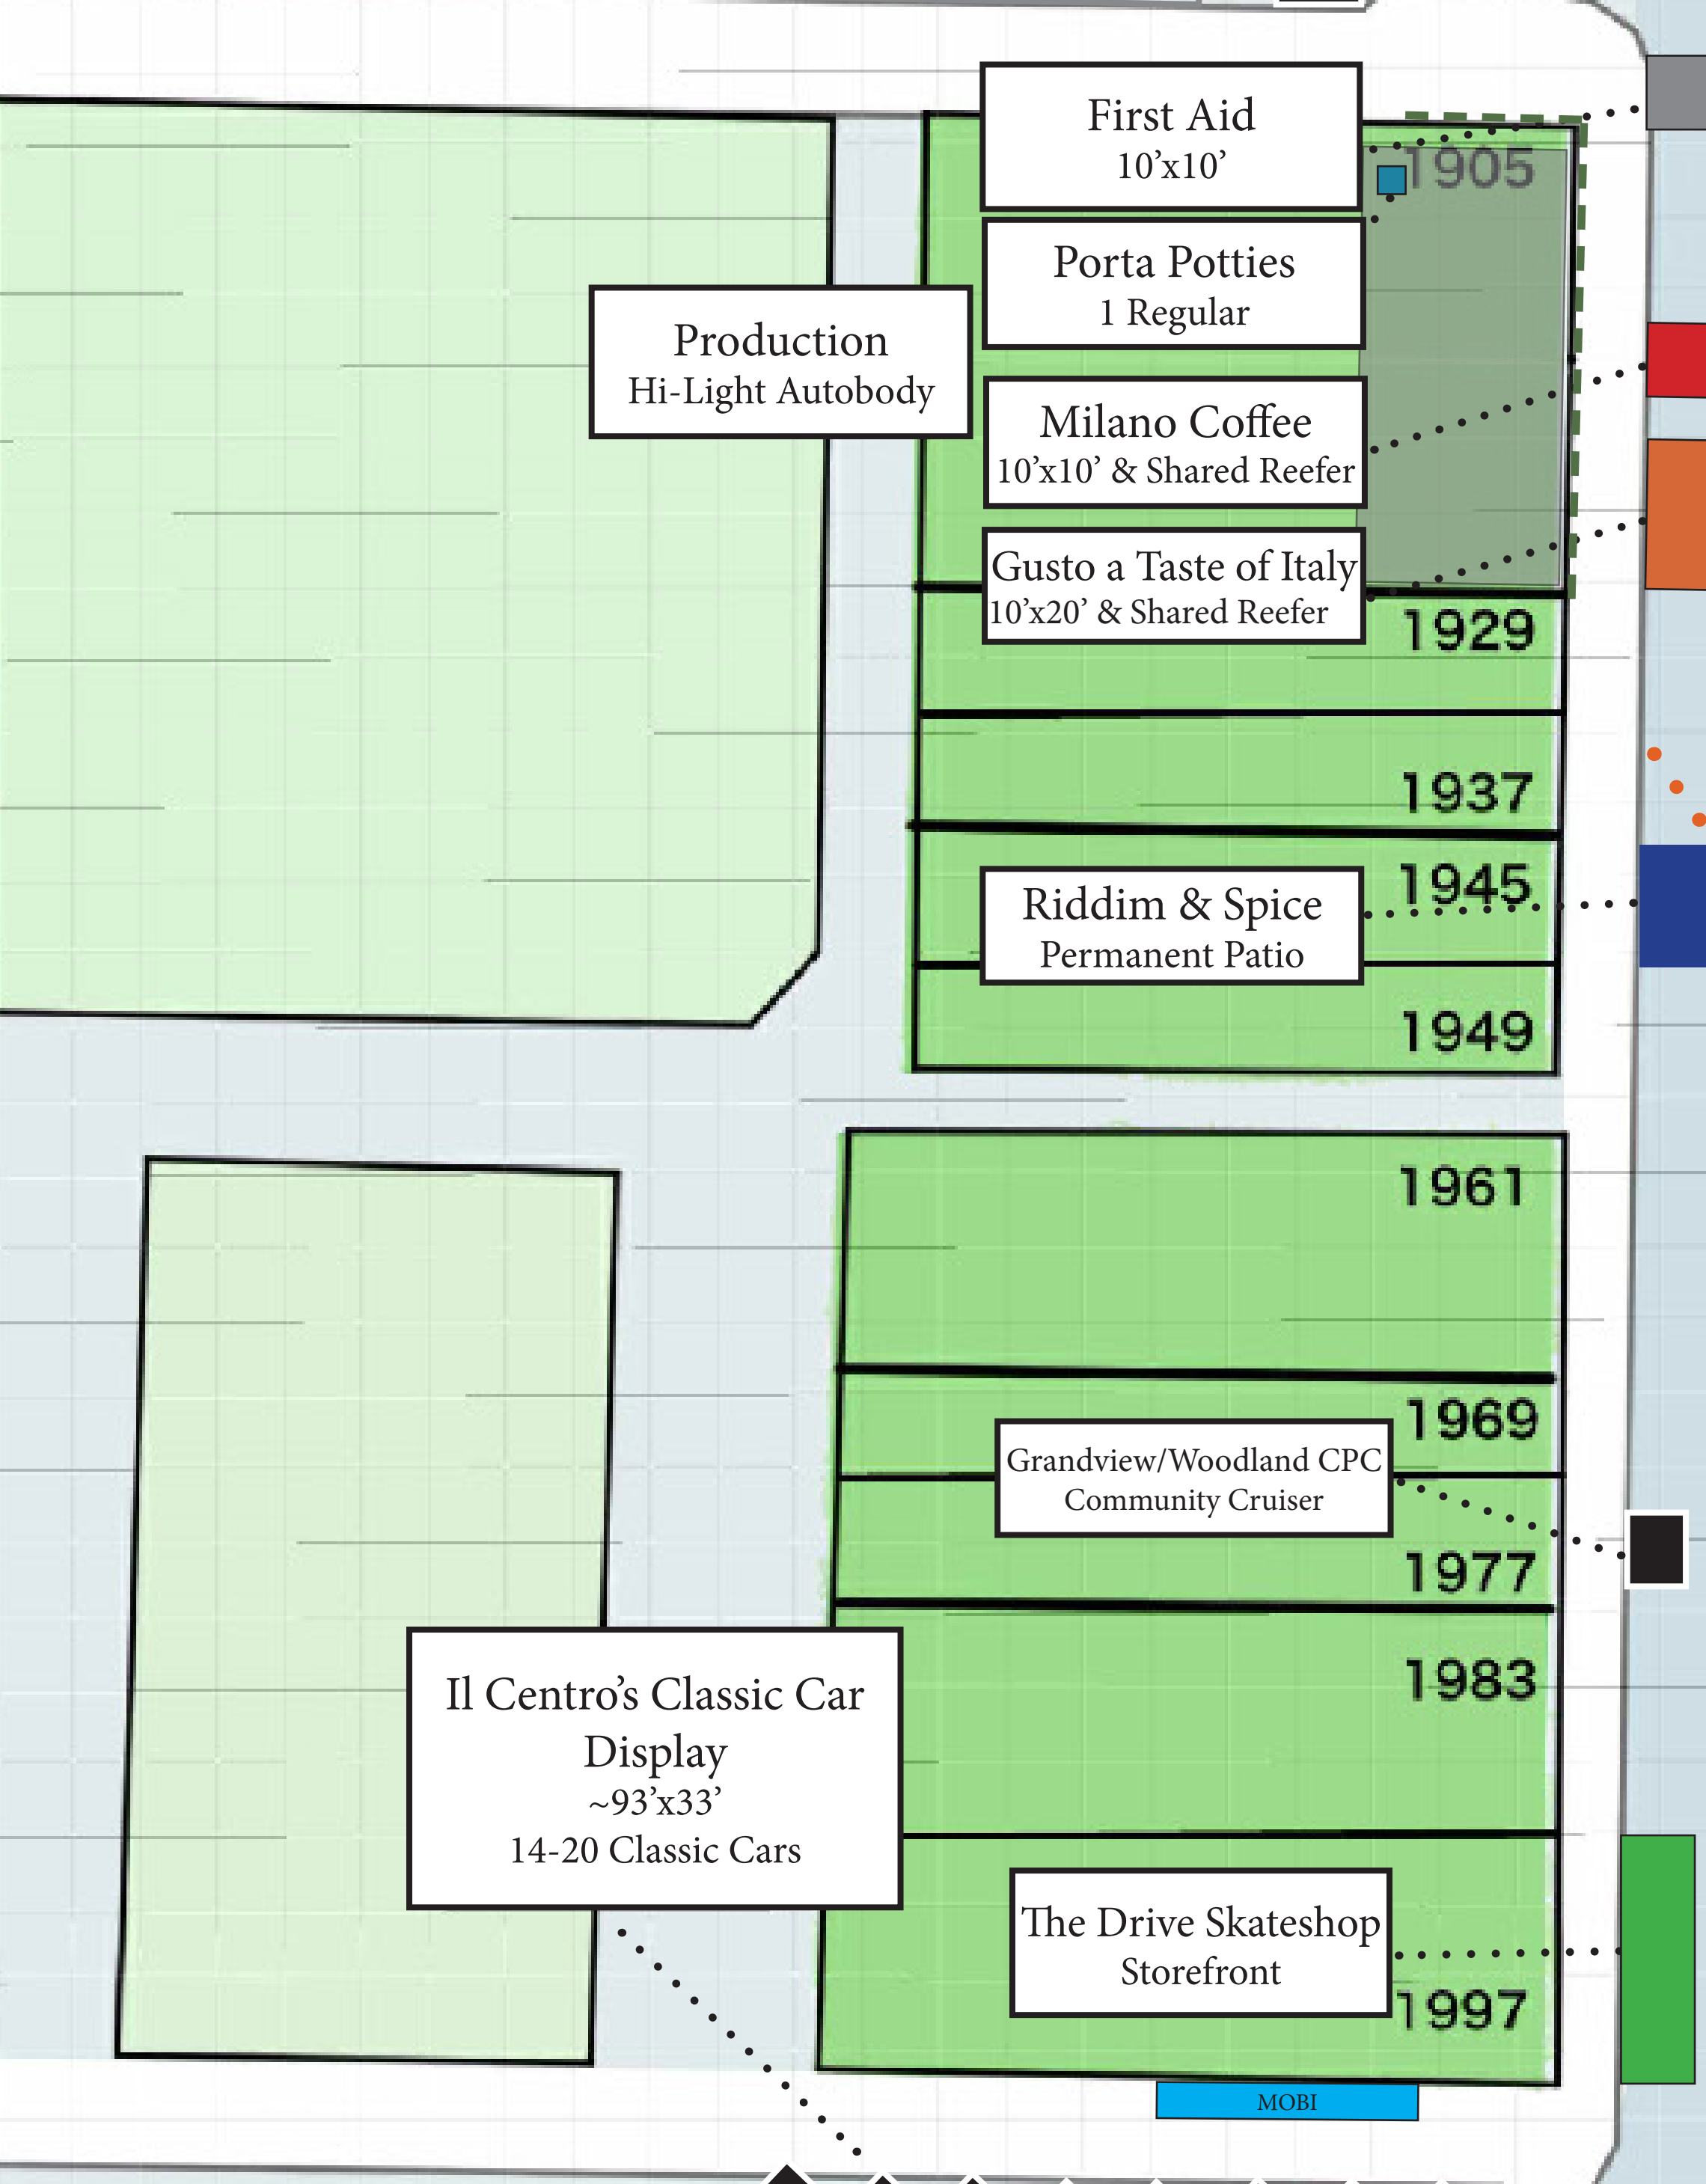

E 4TH AVE

E 4TH AVE