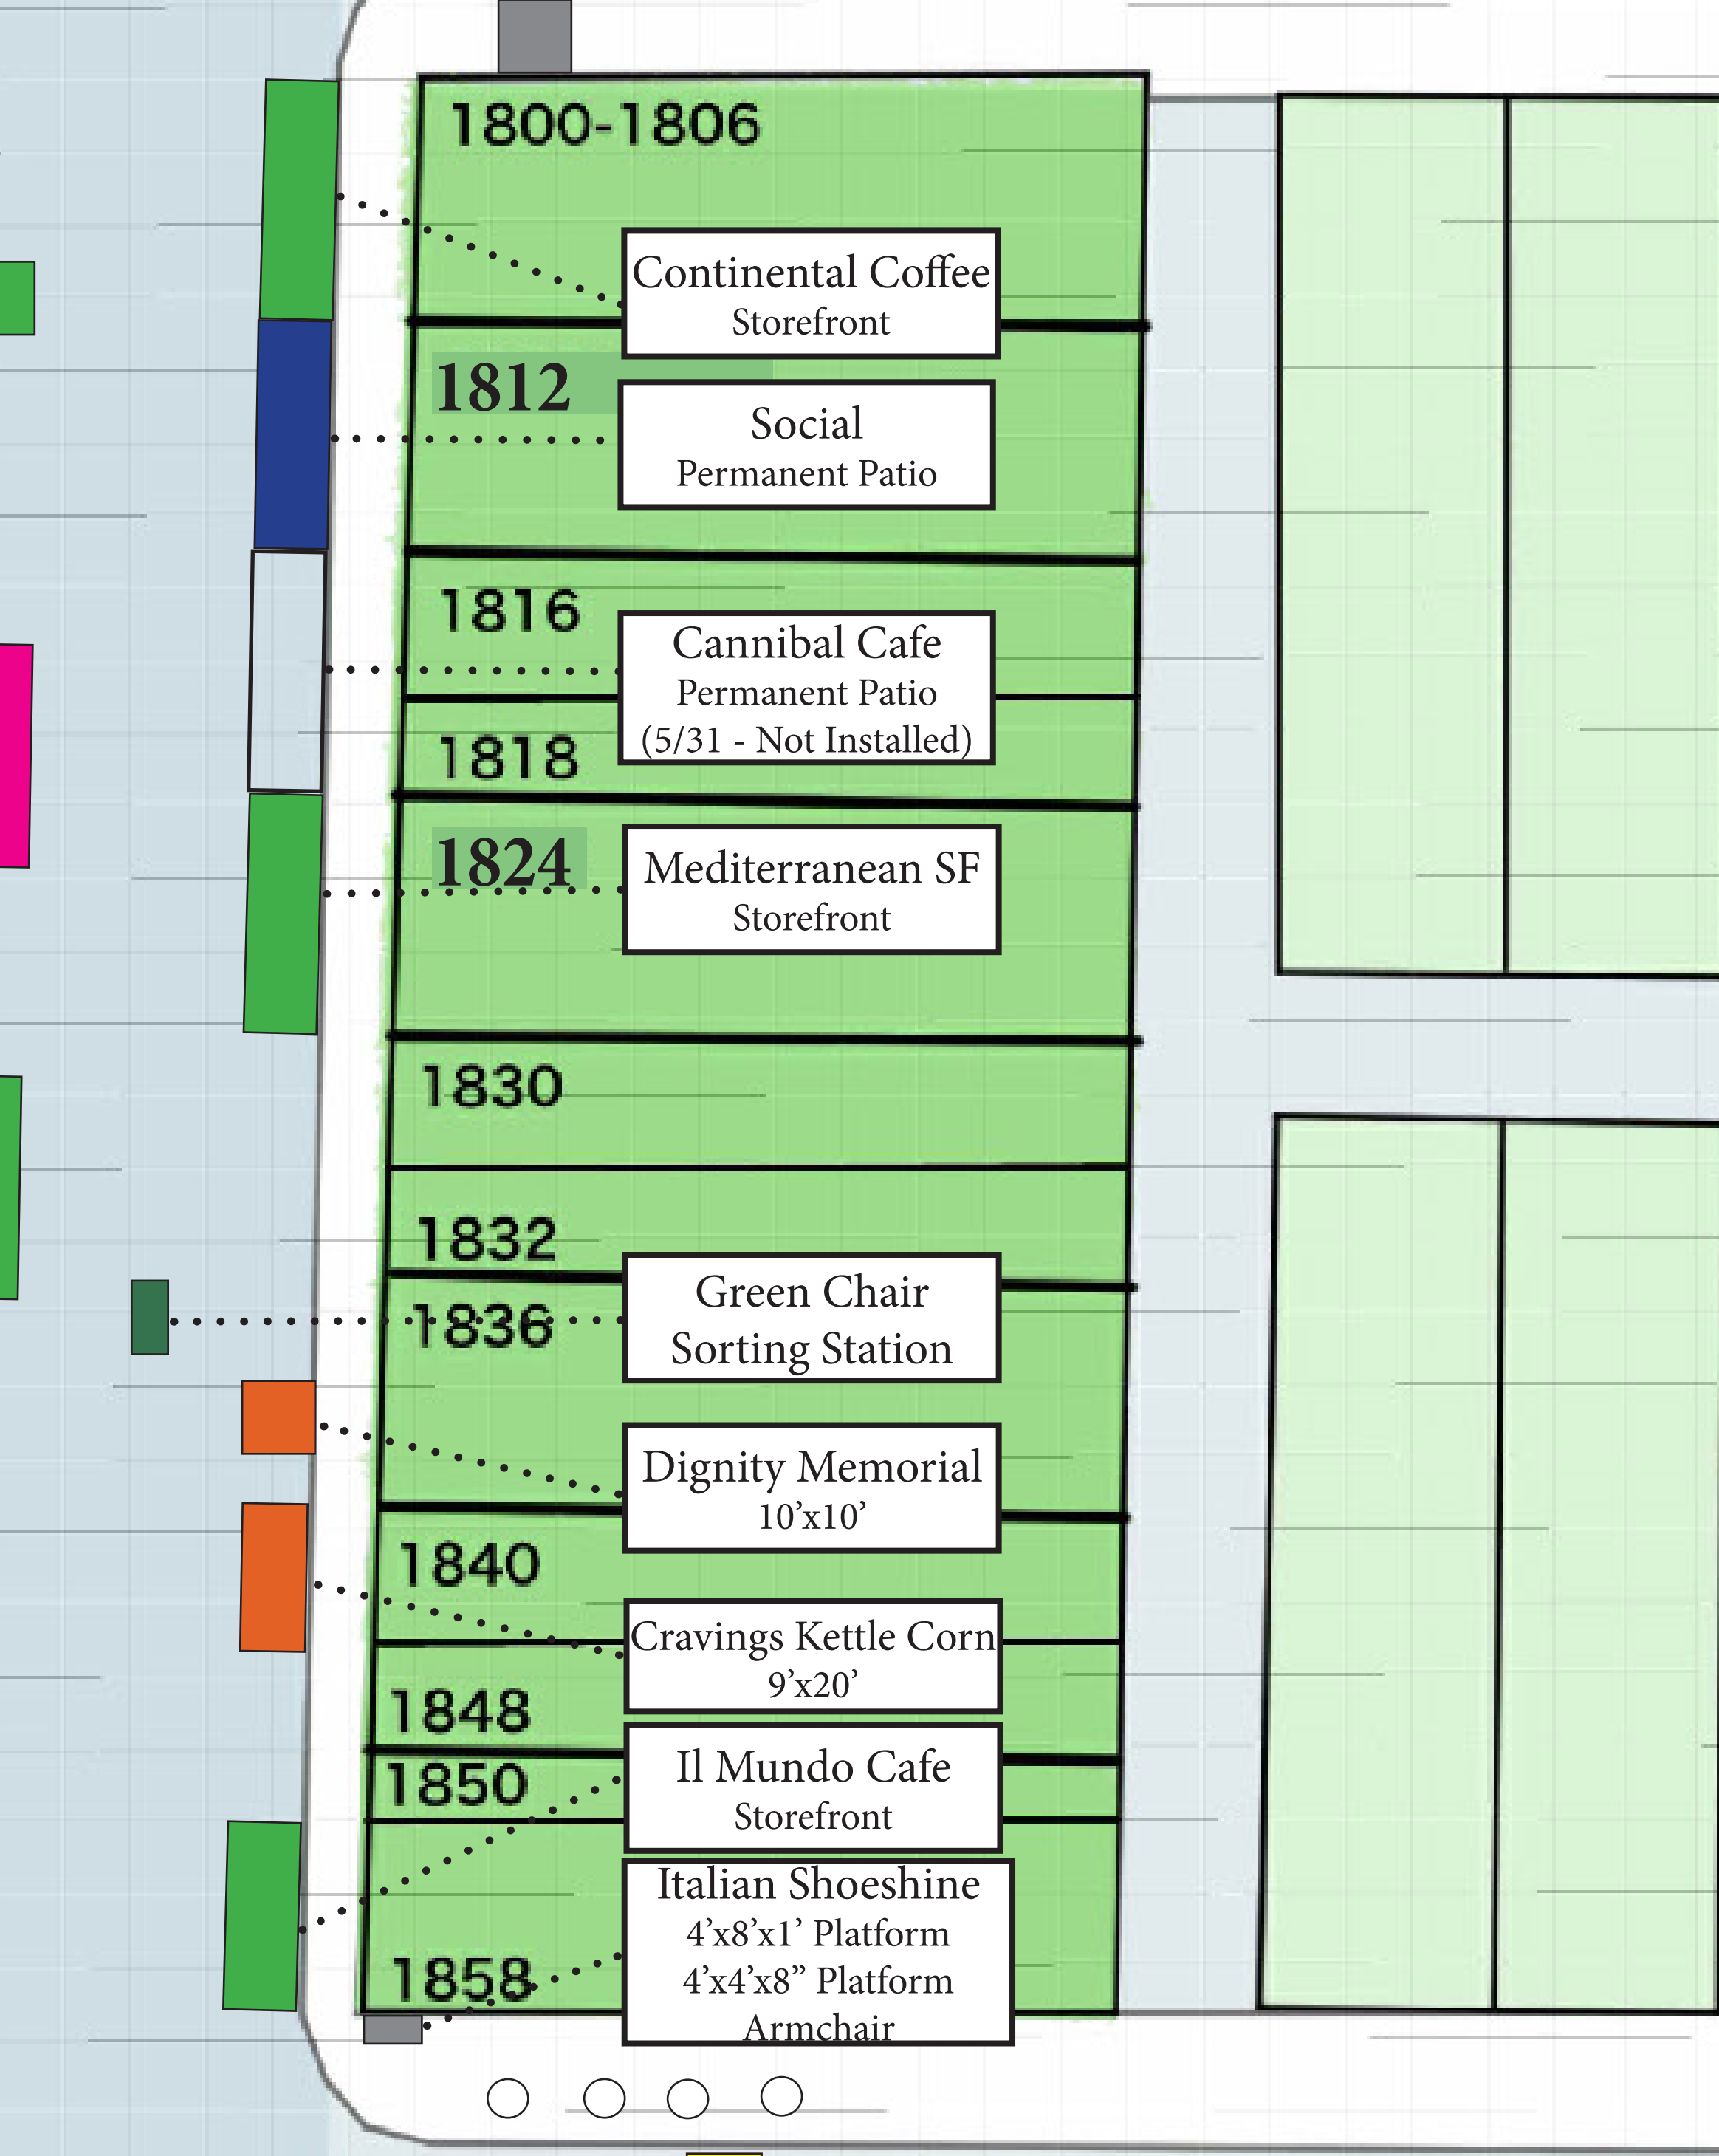

E 3RD AVE

E 3RD AVE