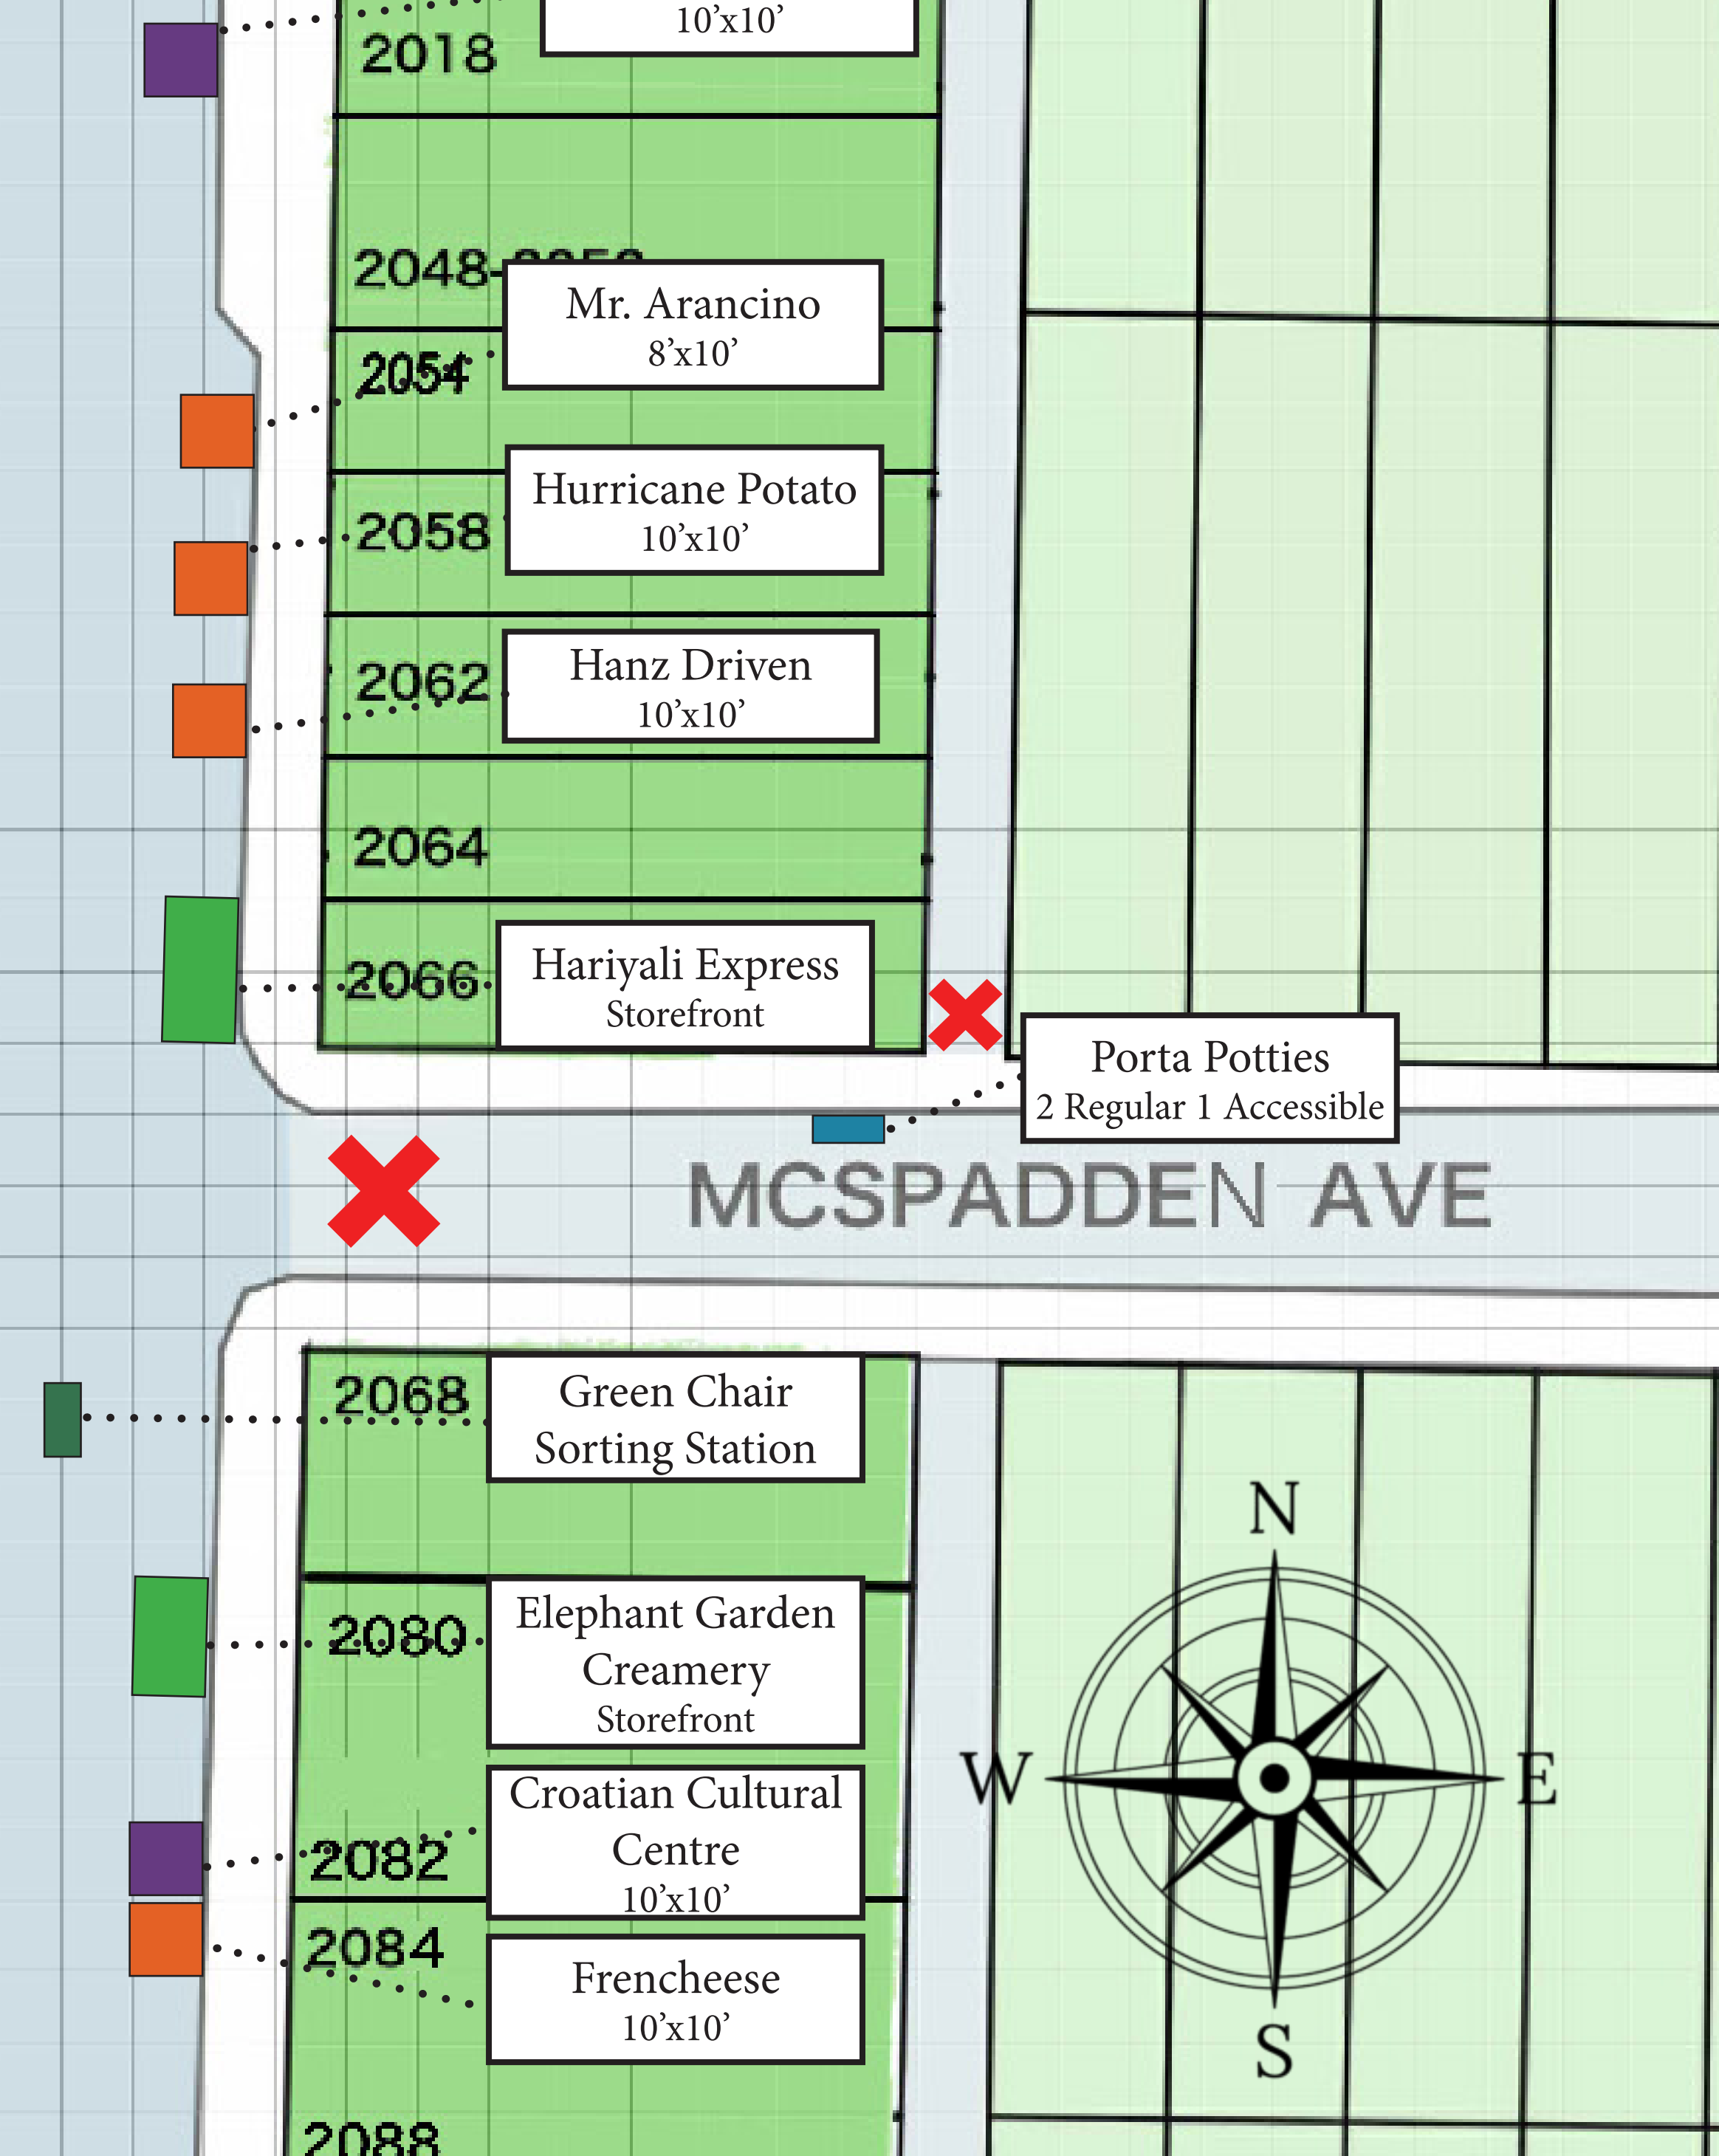

E 5TH AVE

E 5TH AVE