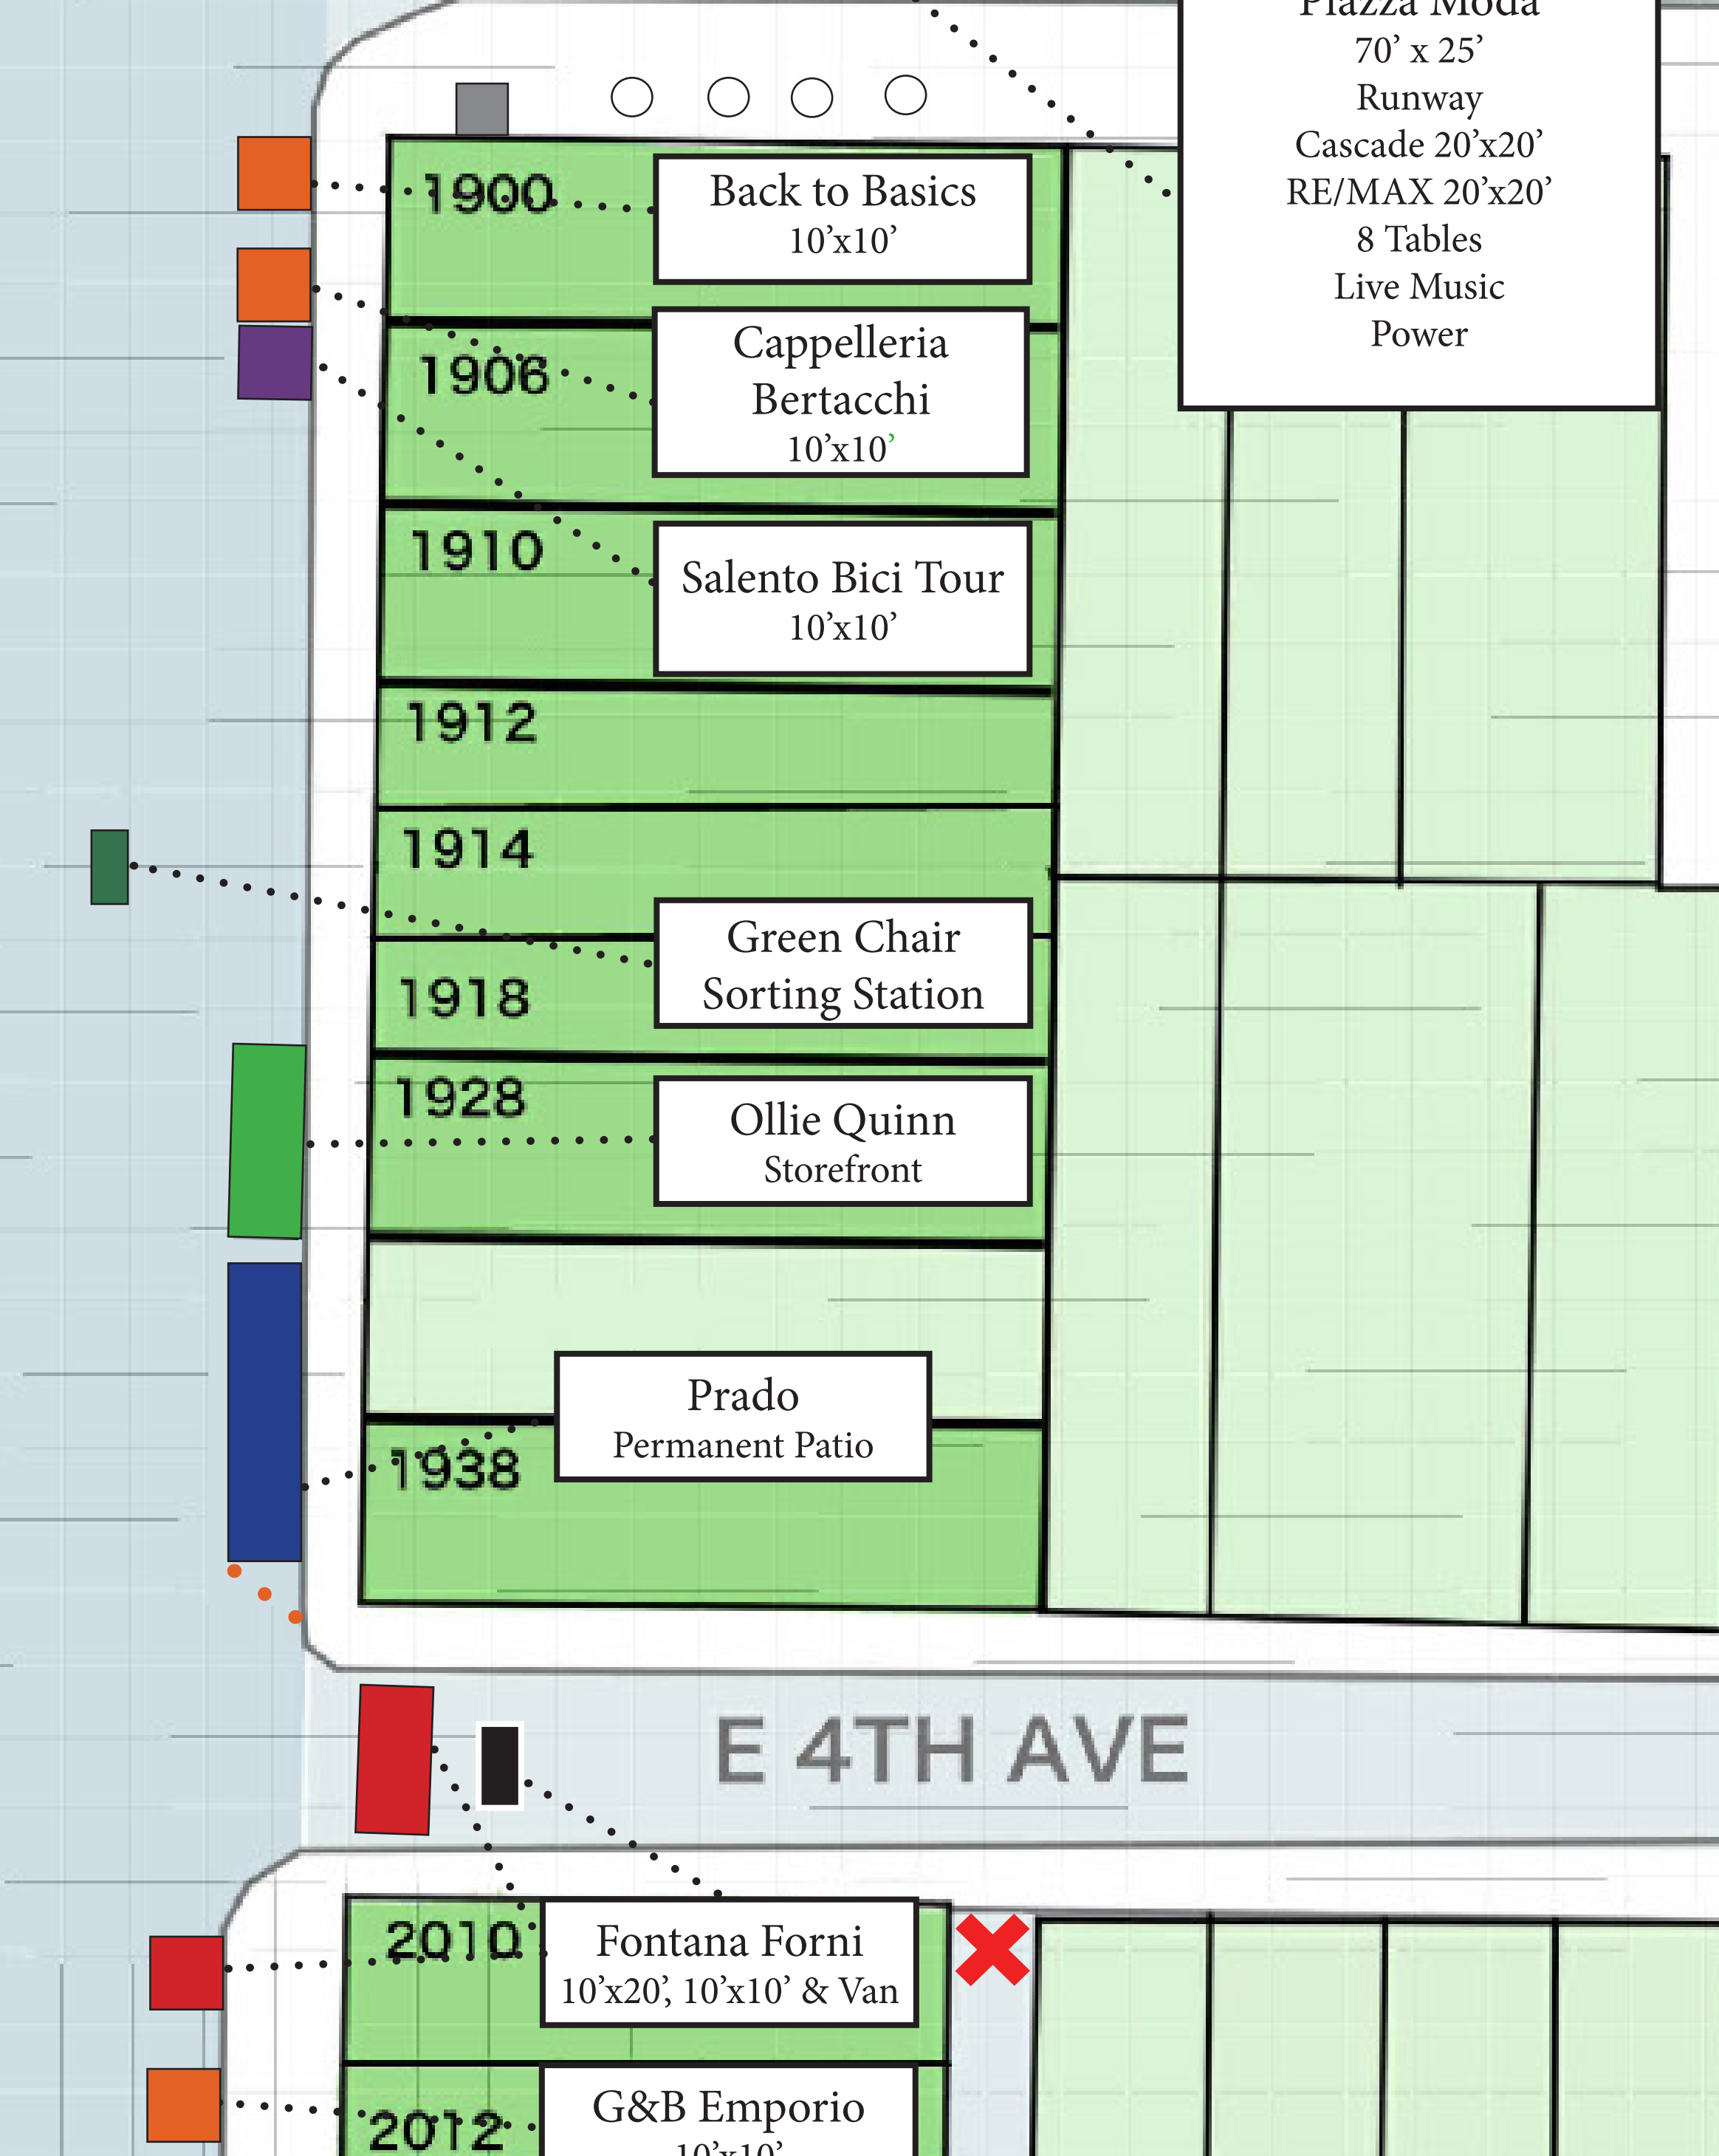

E 4TH AVE

E 4TH AVE