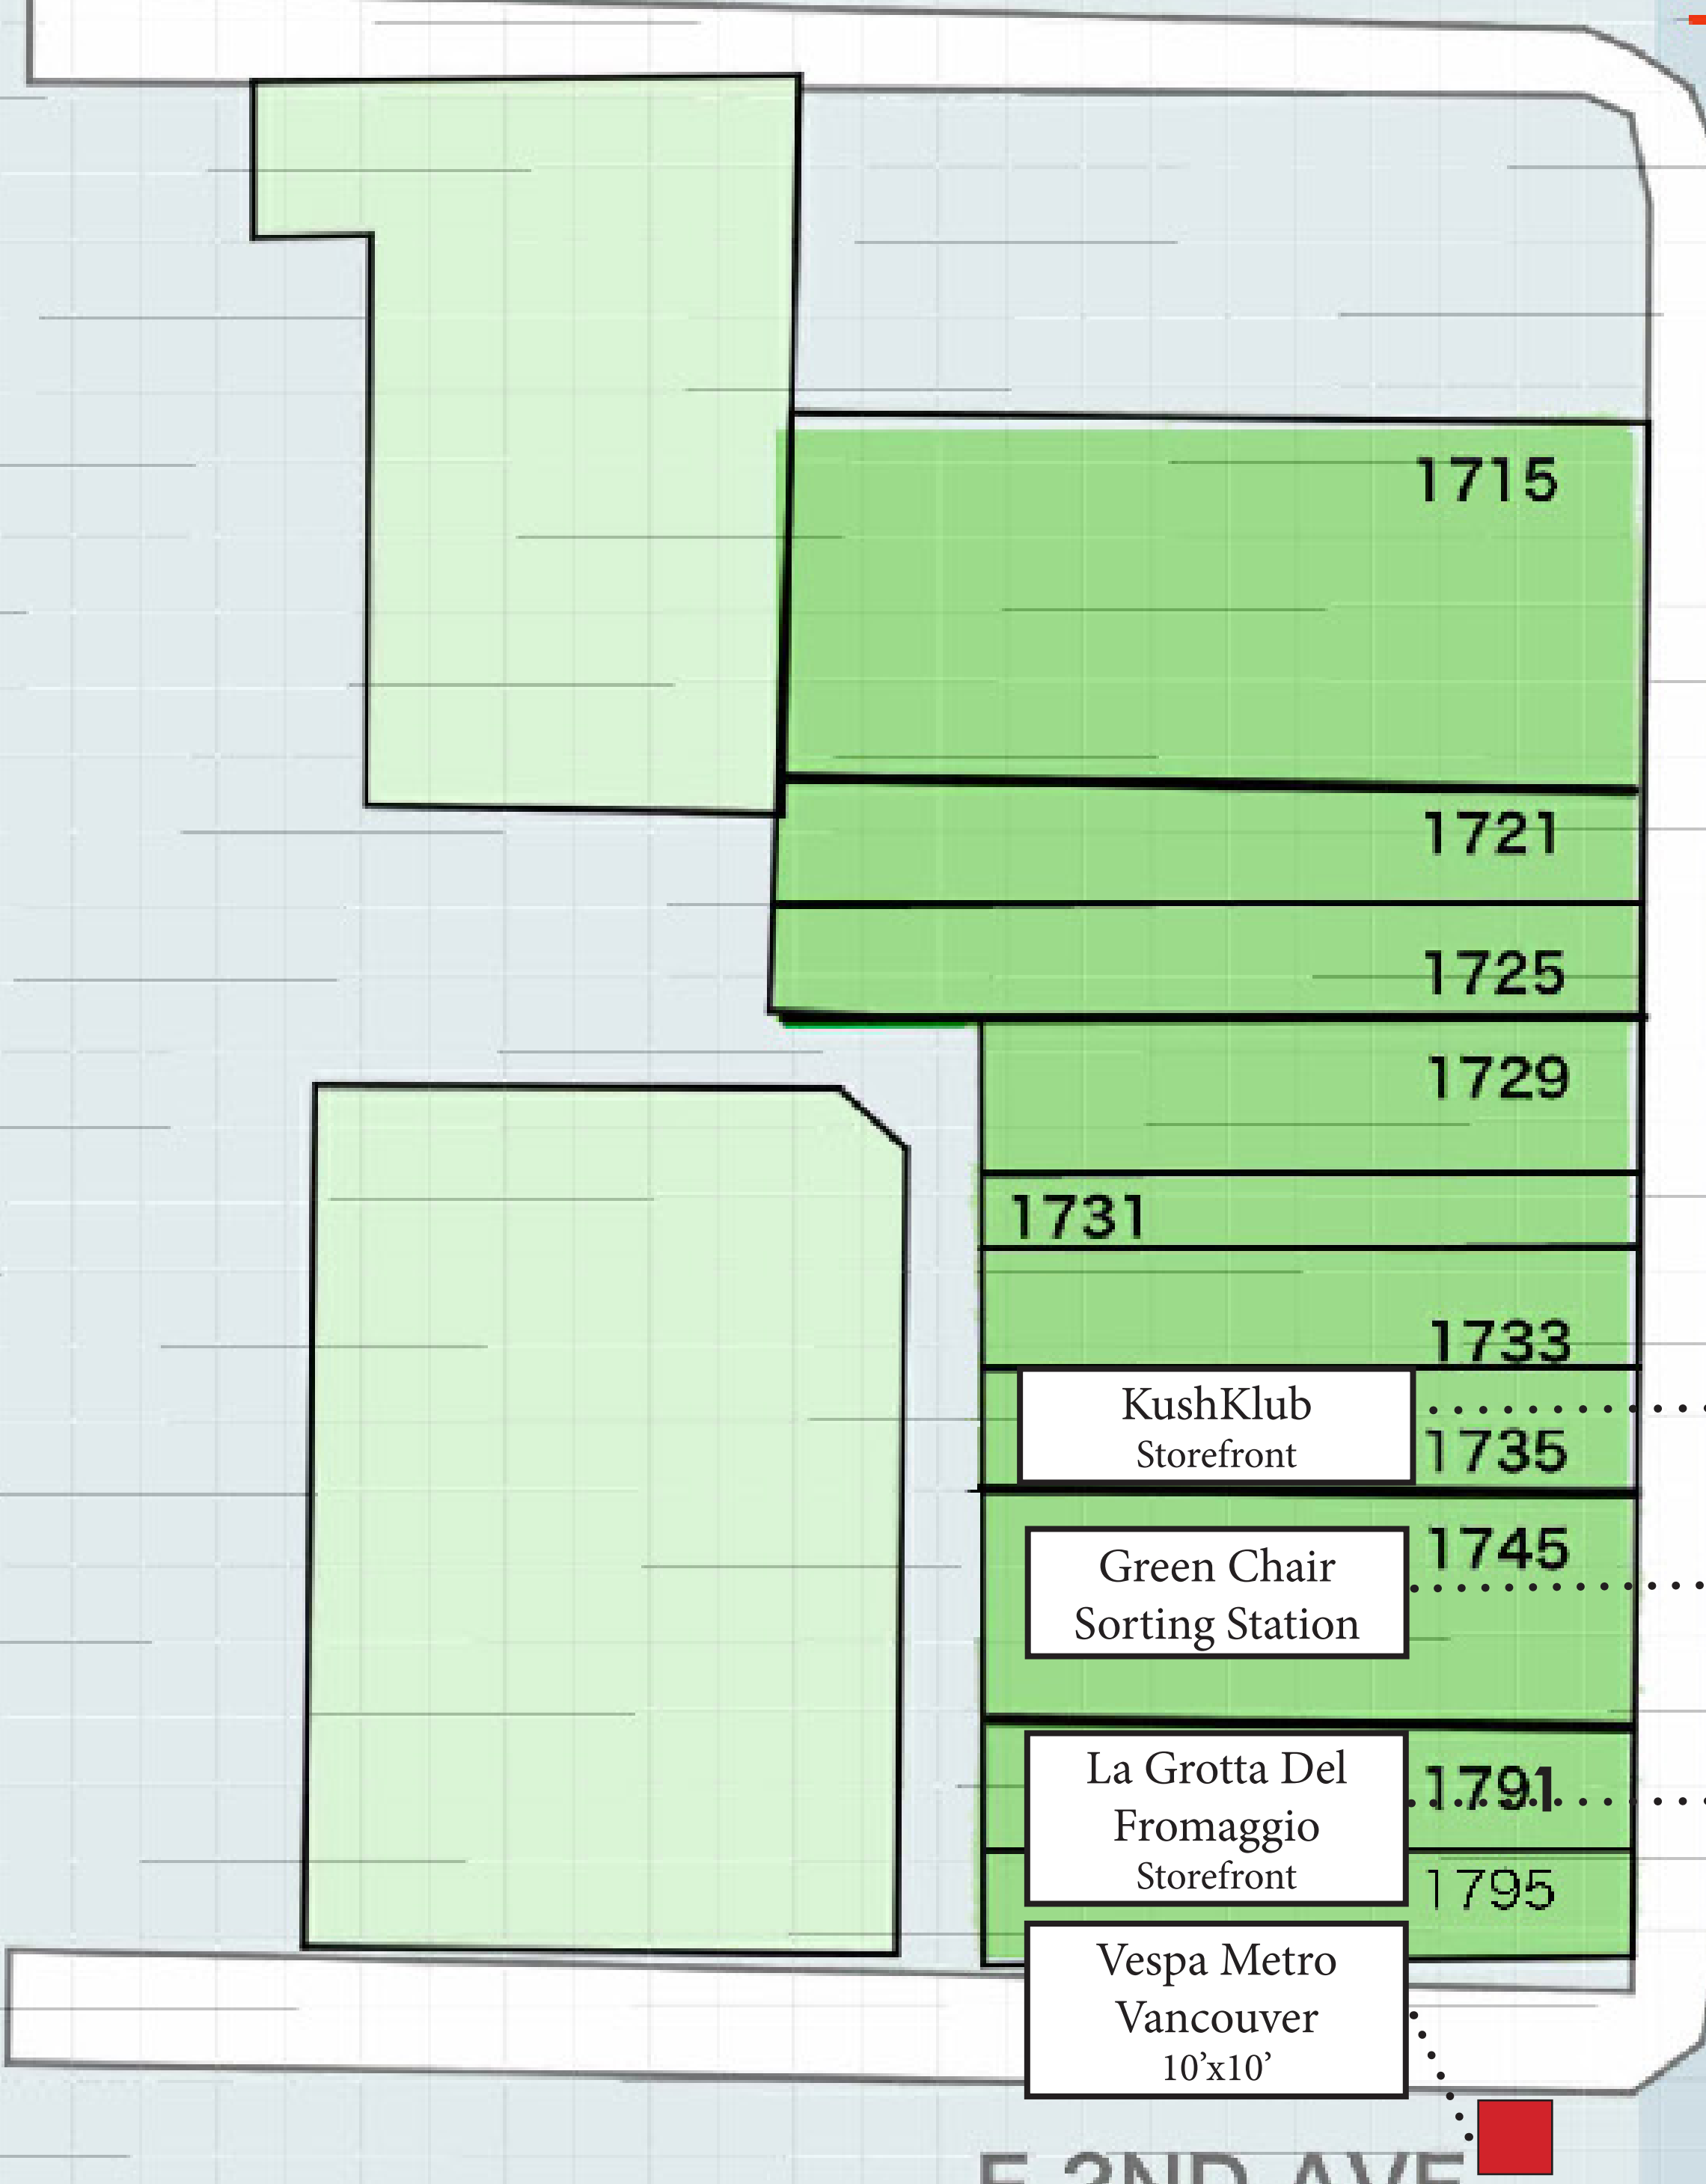

E 1ST AVE

E 1ST AVE

VPD
2-3 Vehicles

E 2ND AVE

E 2ND AVE