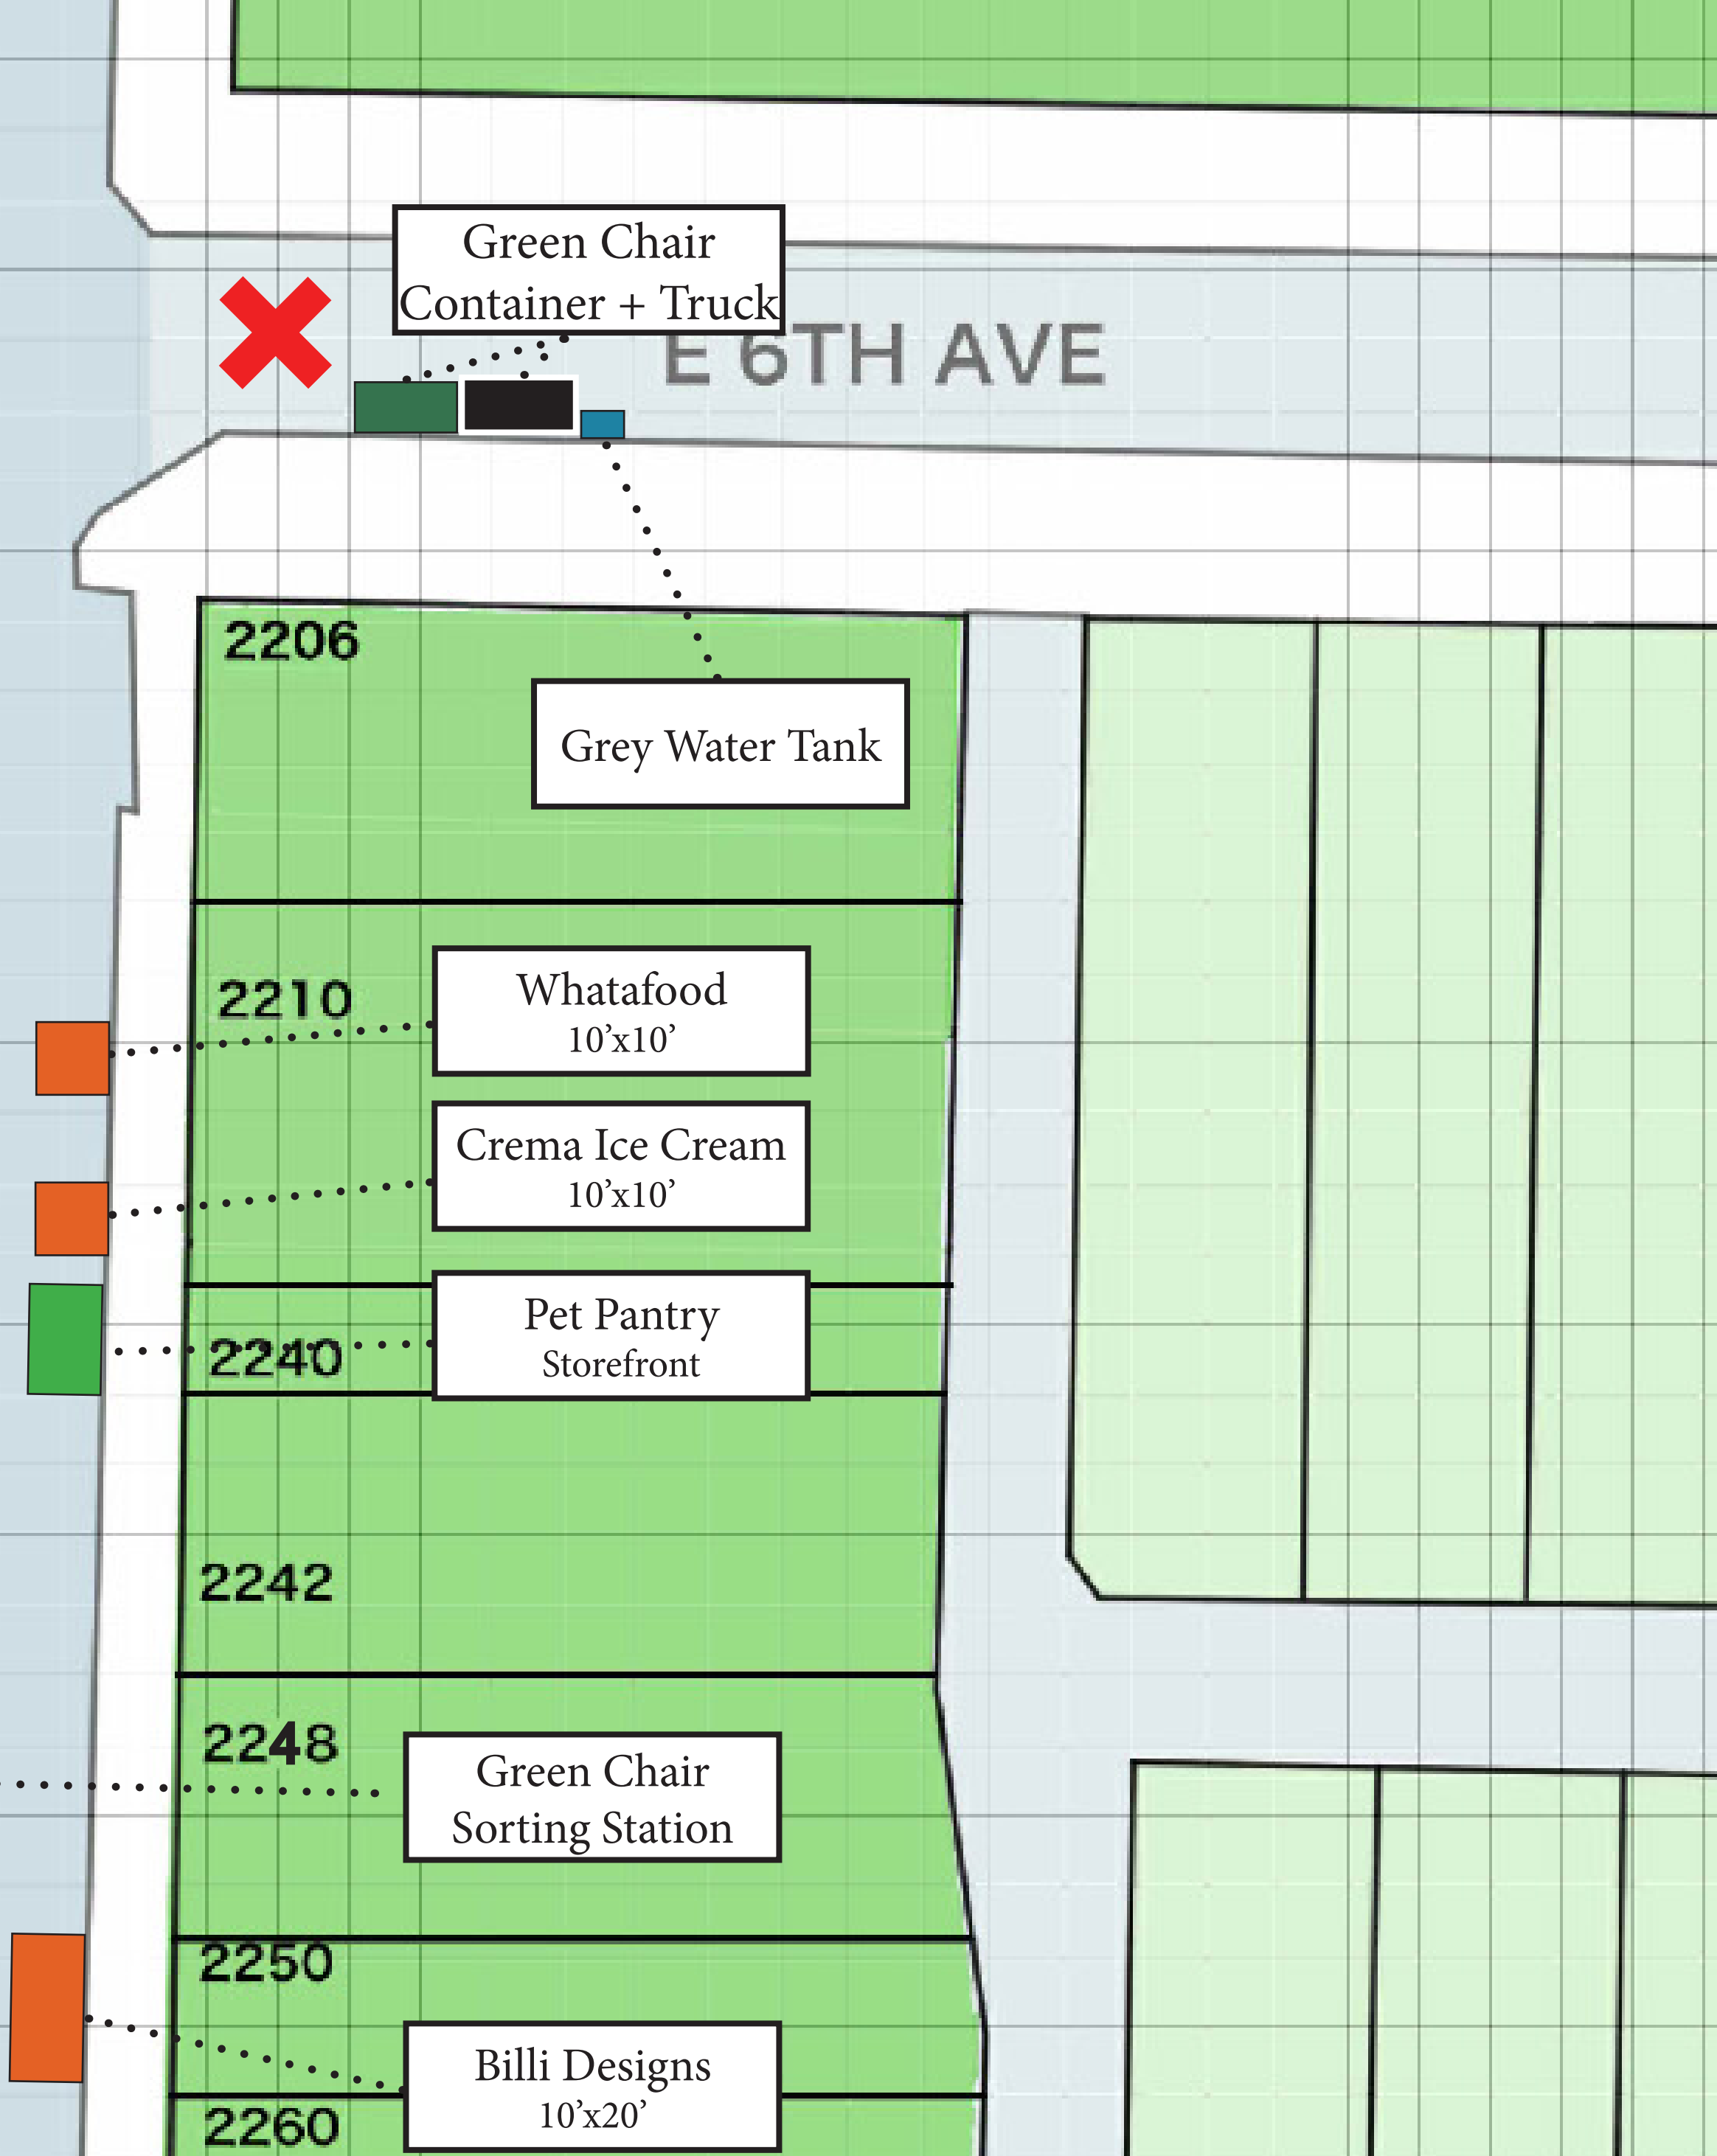

E 6TH AVE

E 6TH AVE

E 7TH AVE

E 7TH AVE

Legend

- CoV Curbside Patio
- Temporary Patio
- Green Chair Sorting Station
- Stage
- Merchant on The Drive
- Vendor
- Portable Toilet
- Production
- Mobi Bike Station
- Raffle Tent
- Fence
- Vehicle
- Community Group