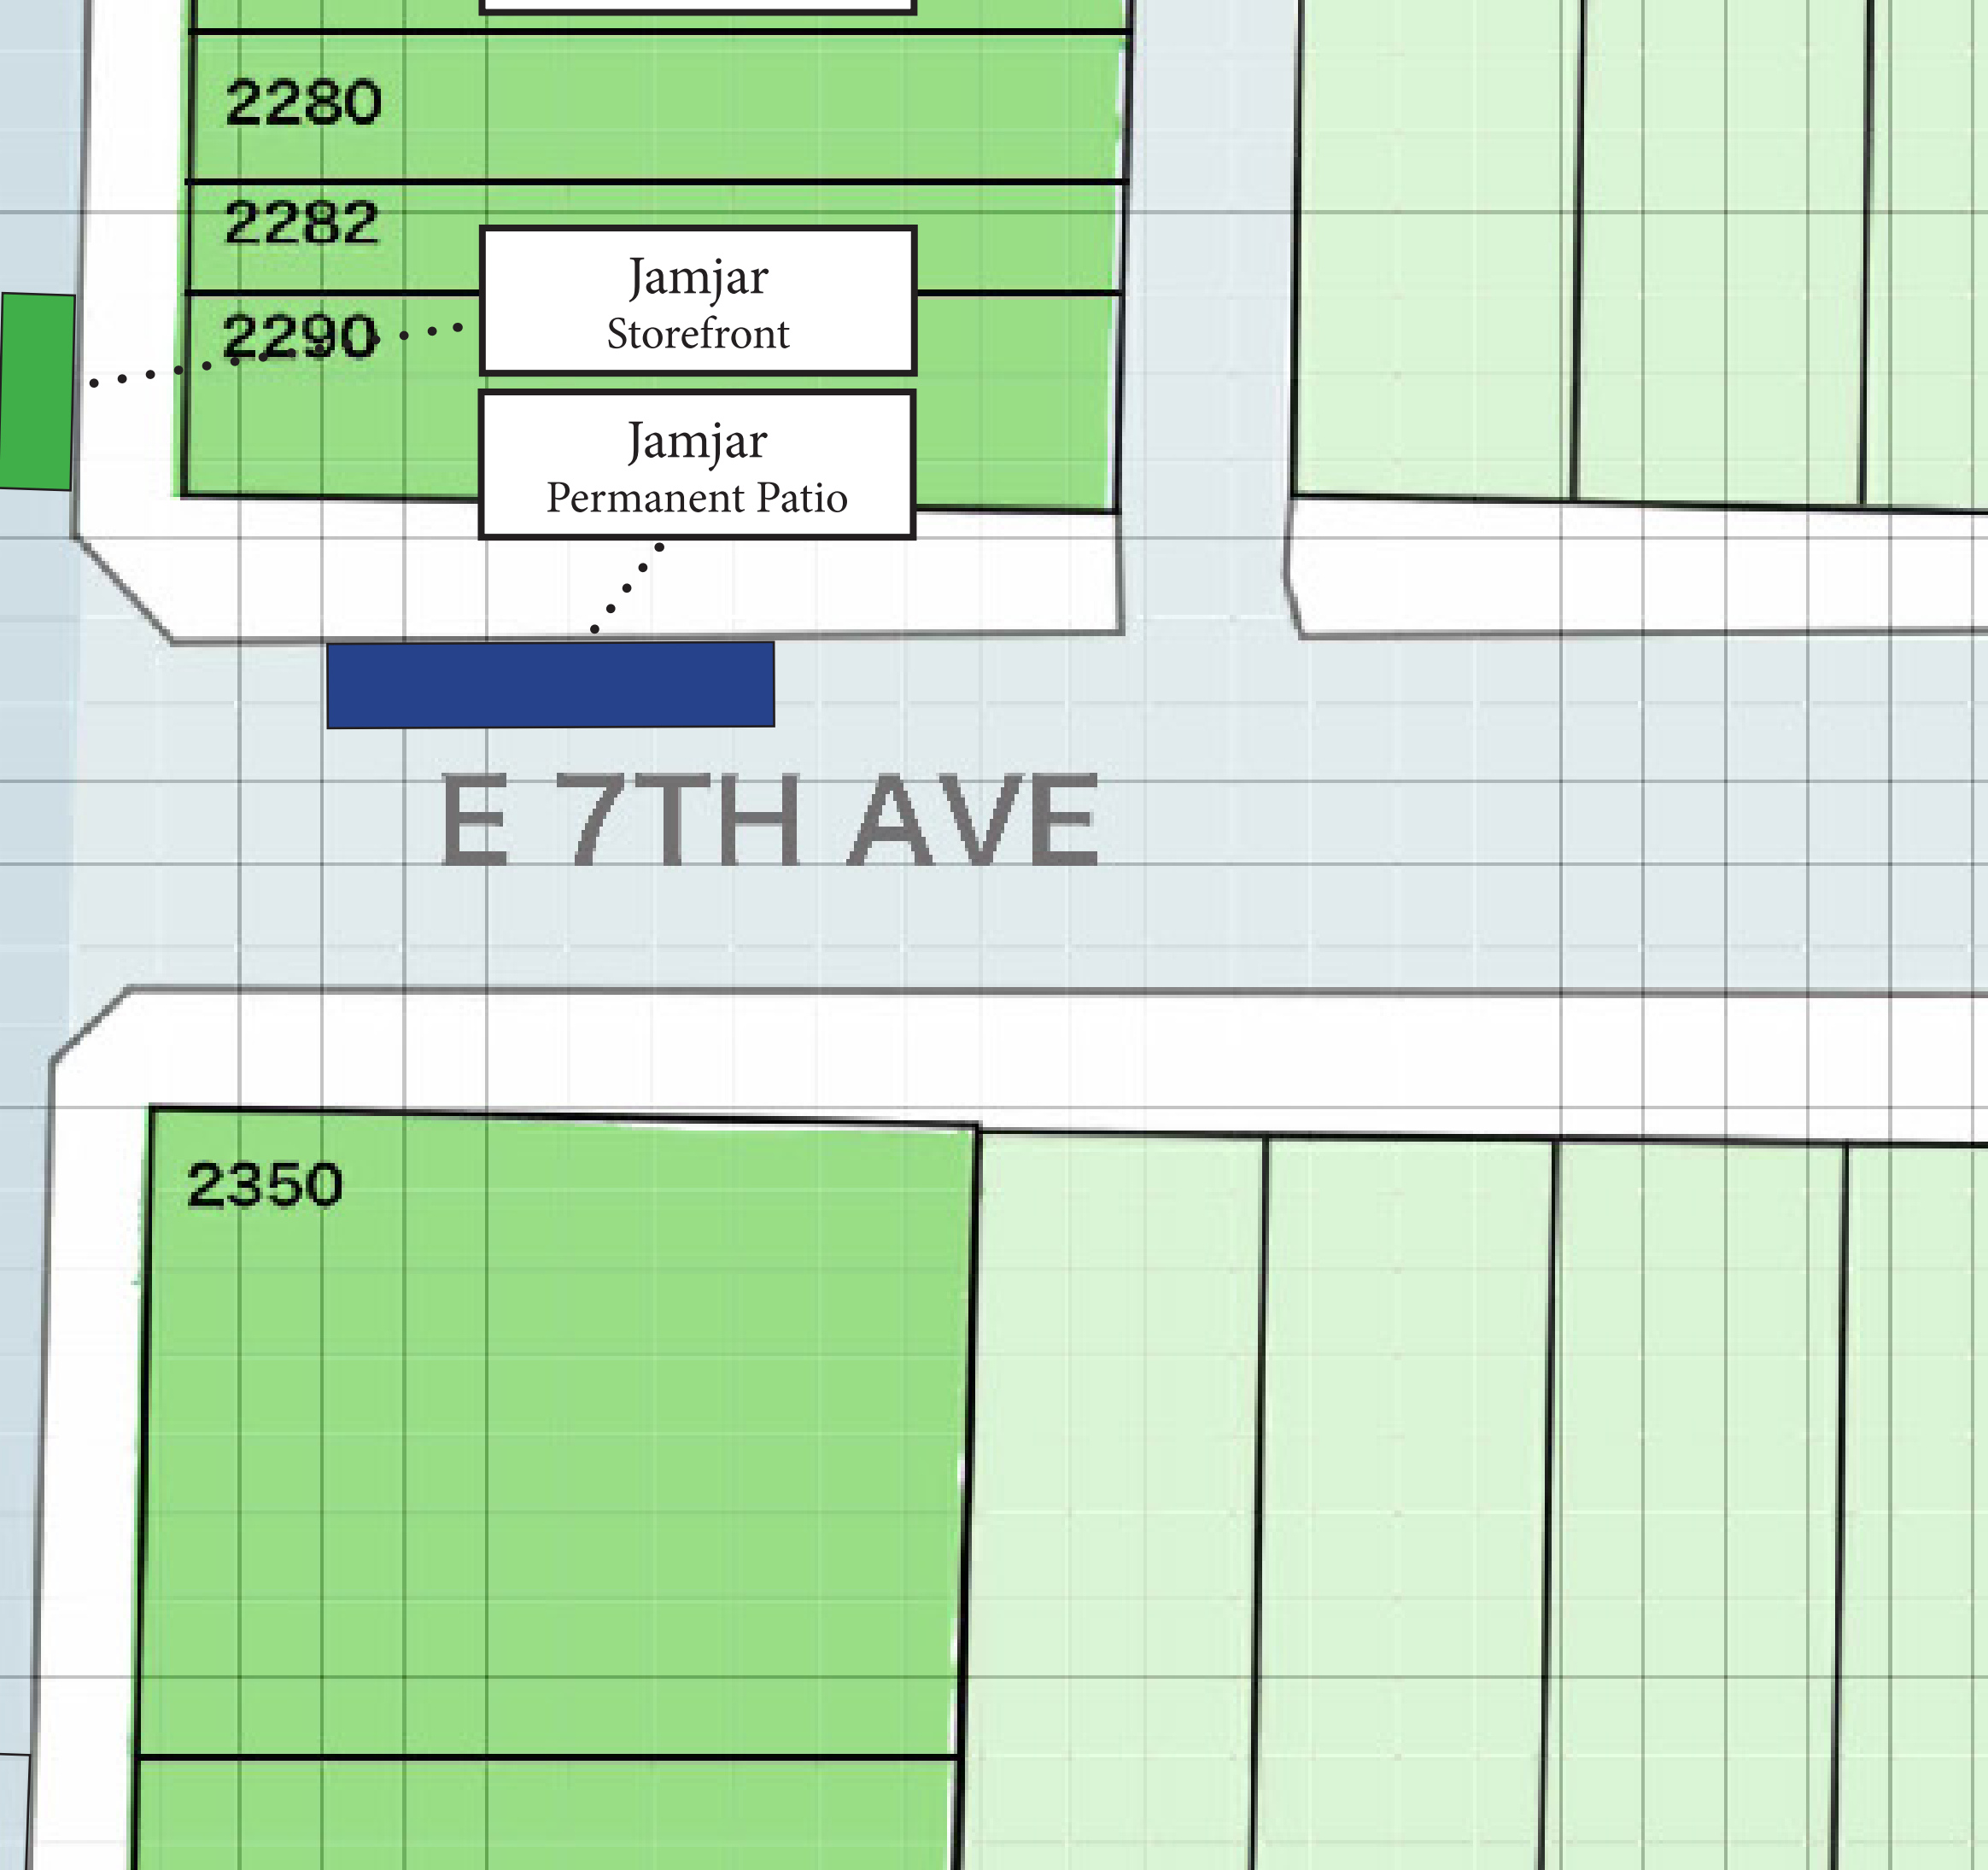

E 6TH AVE

E 6TH AVE

E 7TH AVE

E 7TH AVE

Legend

- CoV Curbside Patio
- Temporary Patio
- Green Chair Sorting Station
- Stage
- Merchant on The Drive
- Vendor
- Portable Toilet
- Production
- Mobi Bike Station
- Raffle Tent
- Fence
- Vehicle
- Community Group