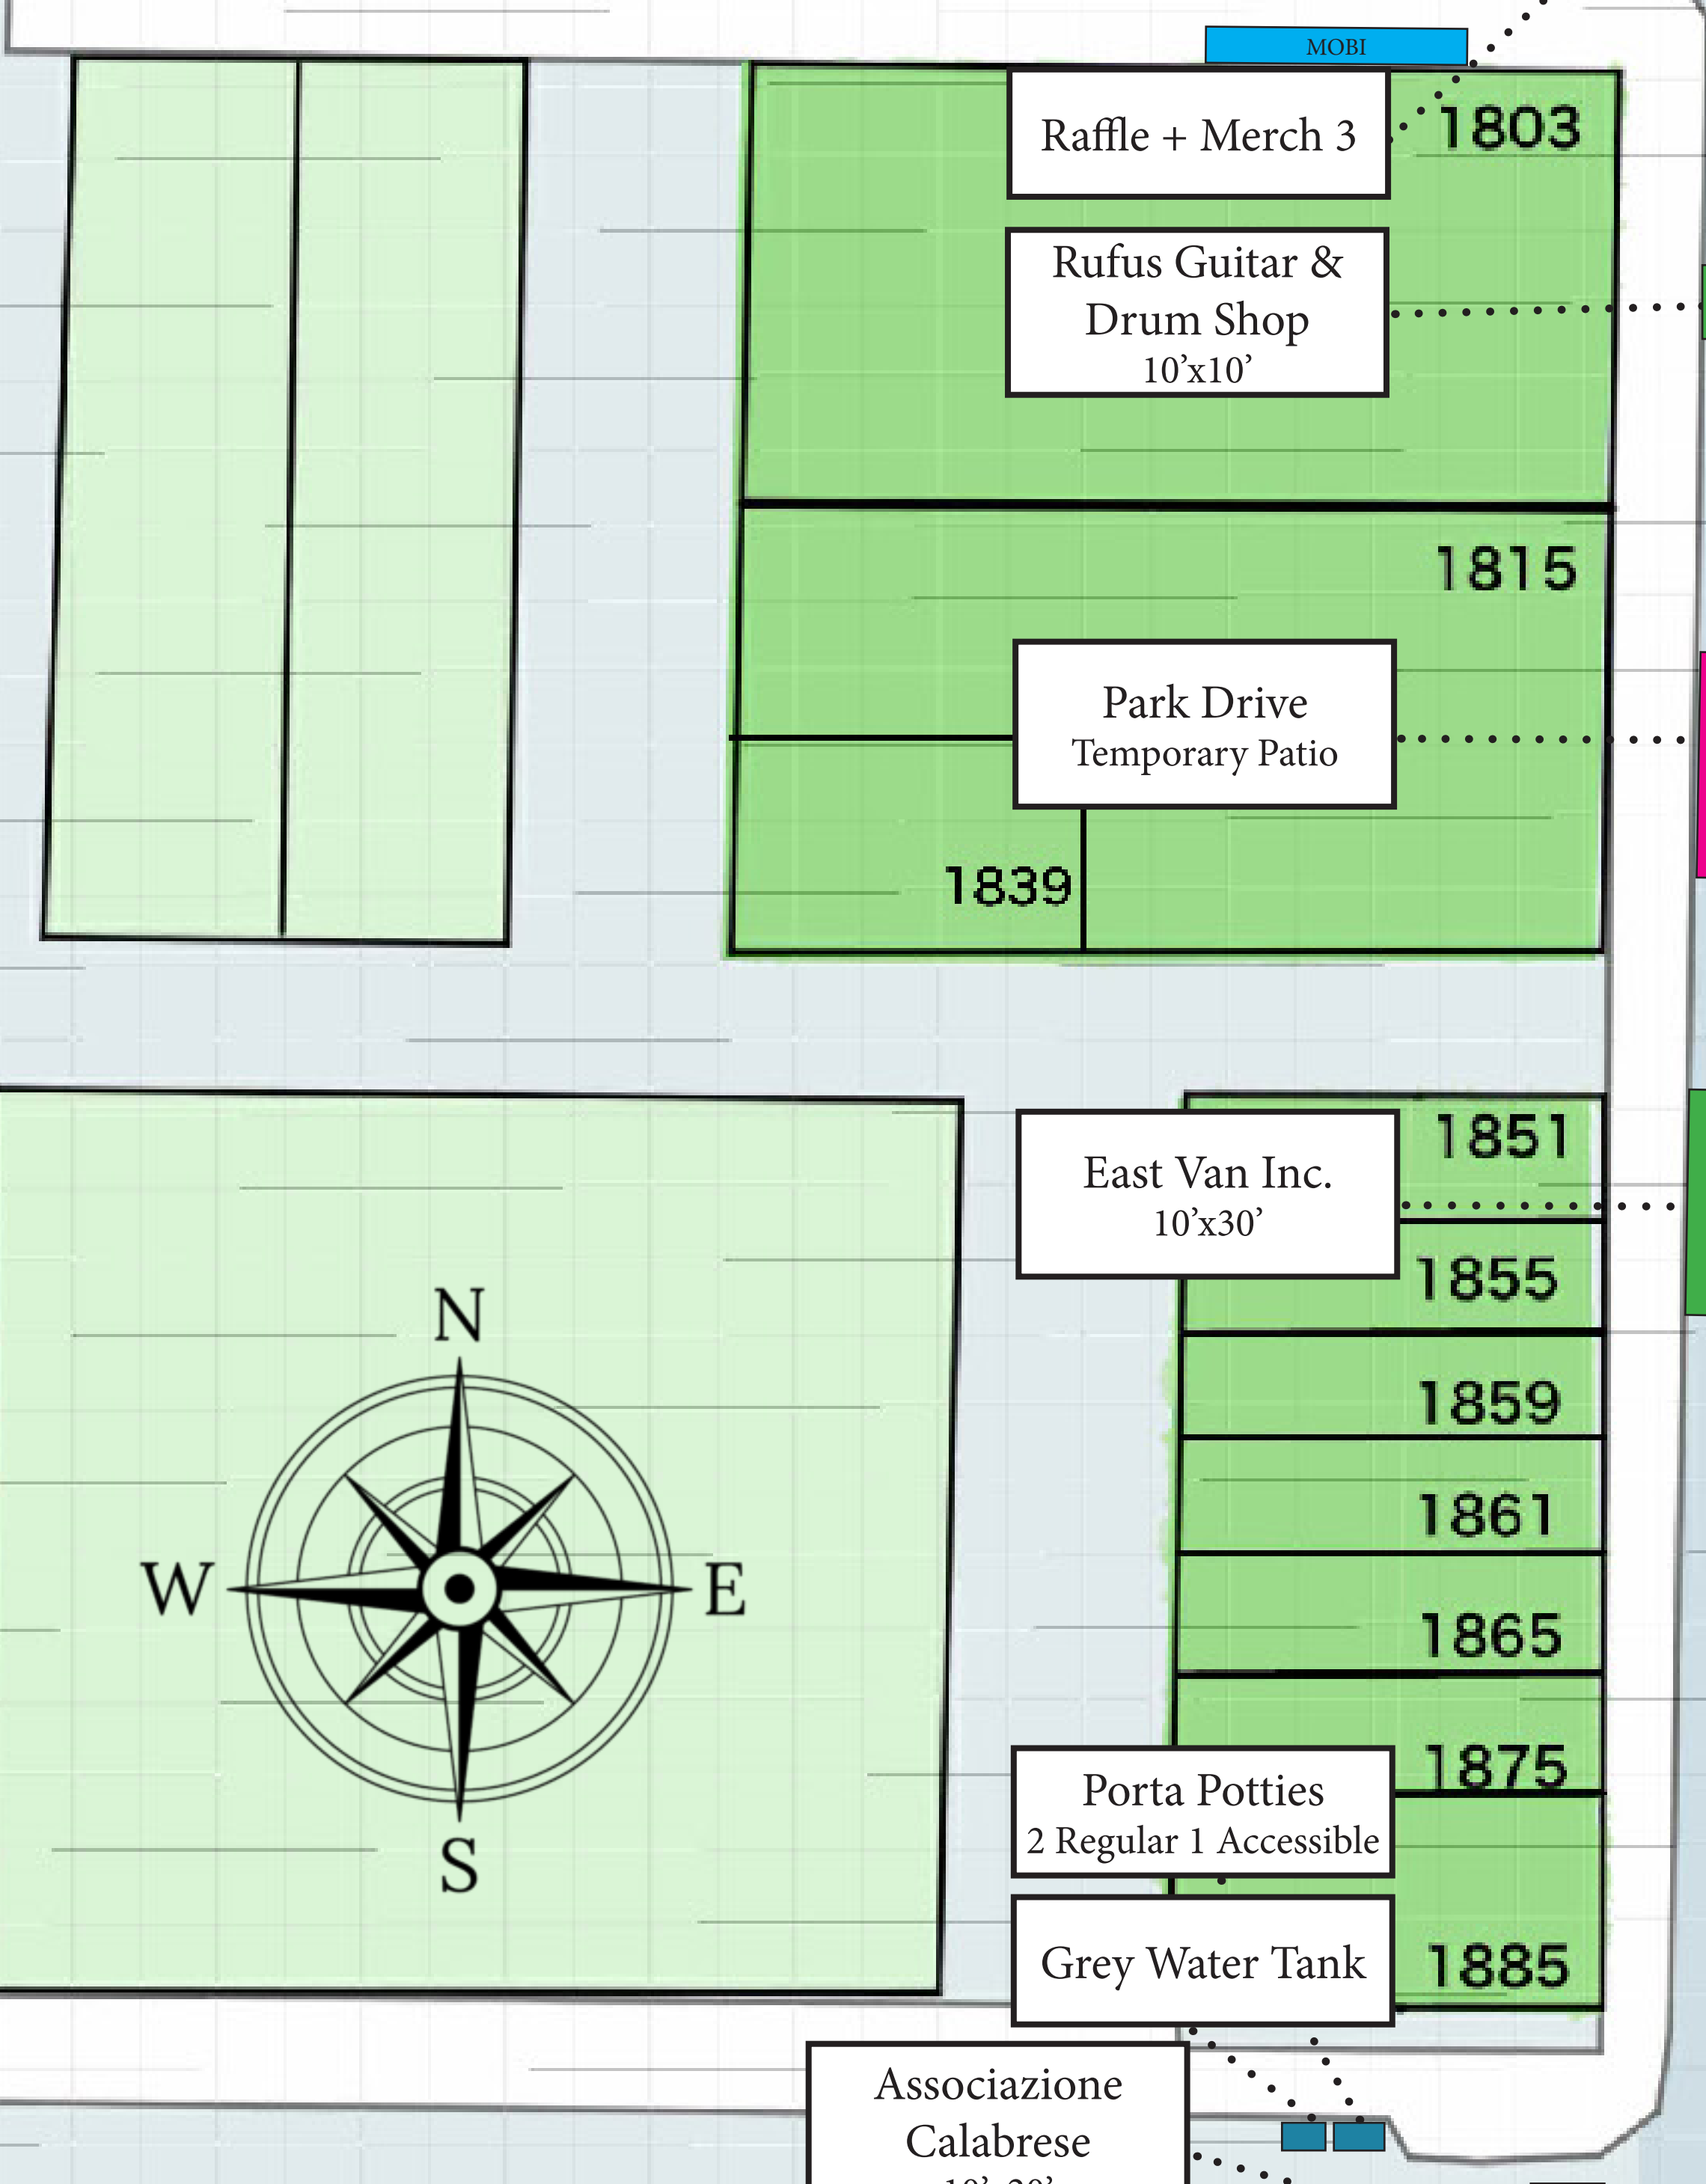

E 3RD AVE

E 3RD AVE