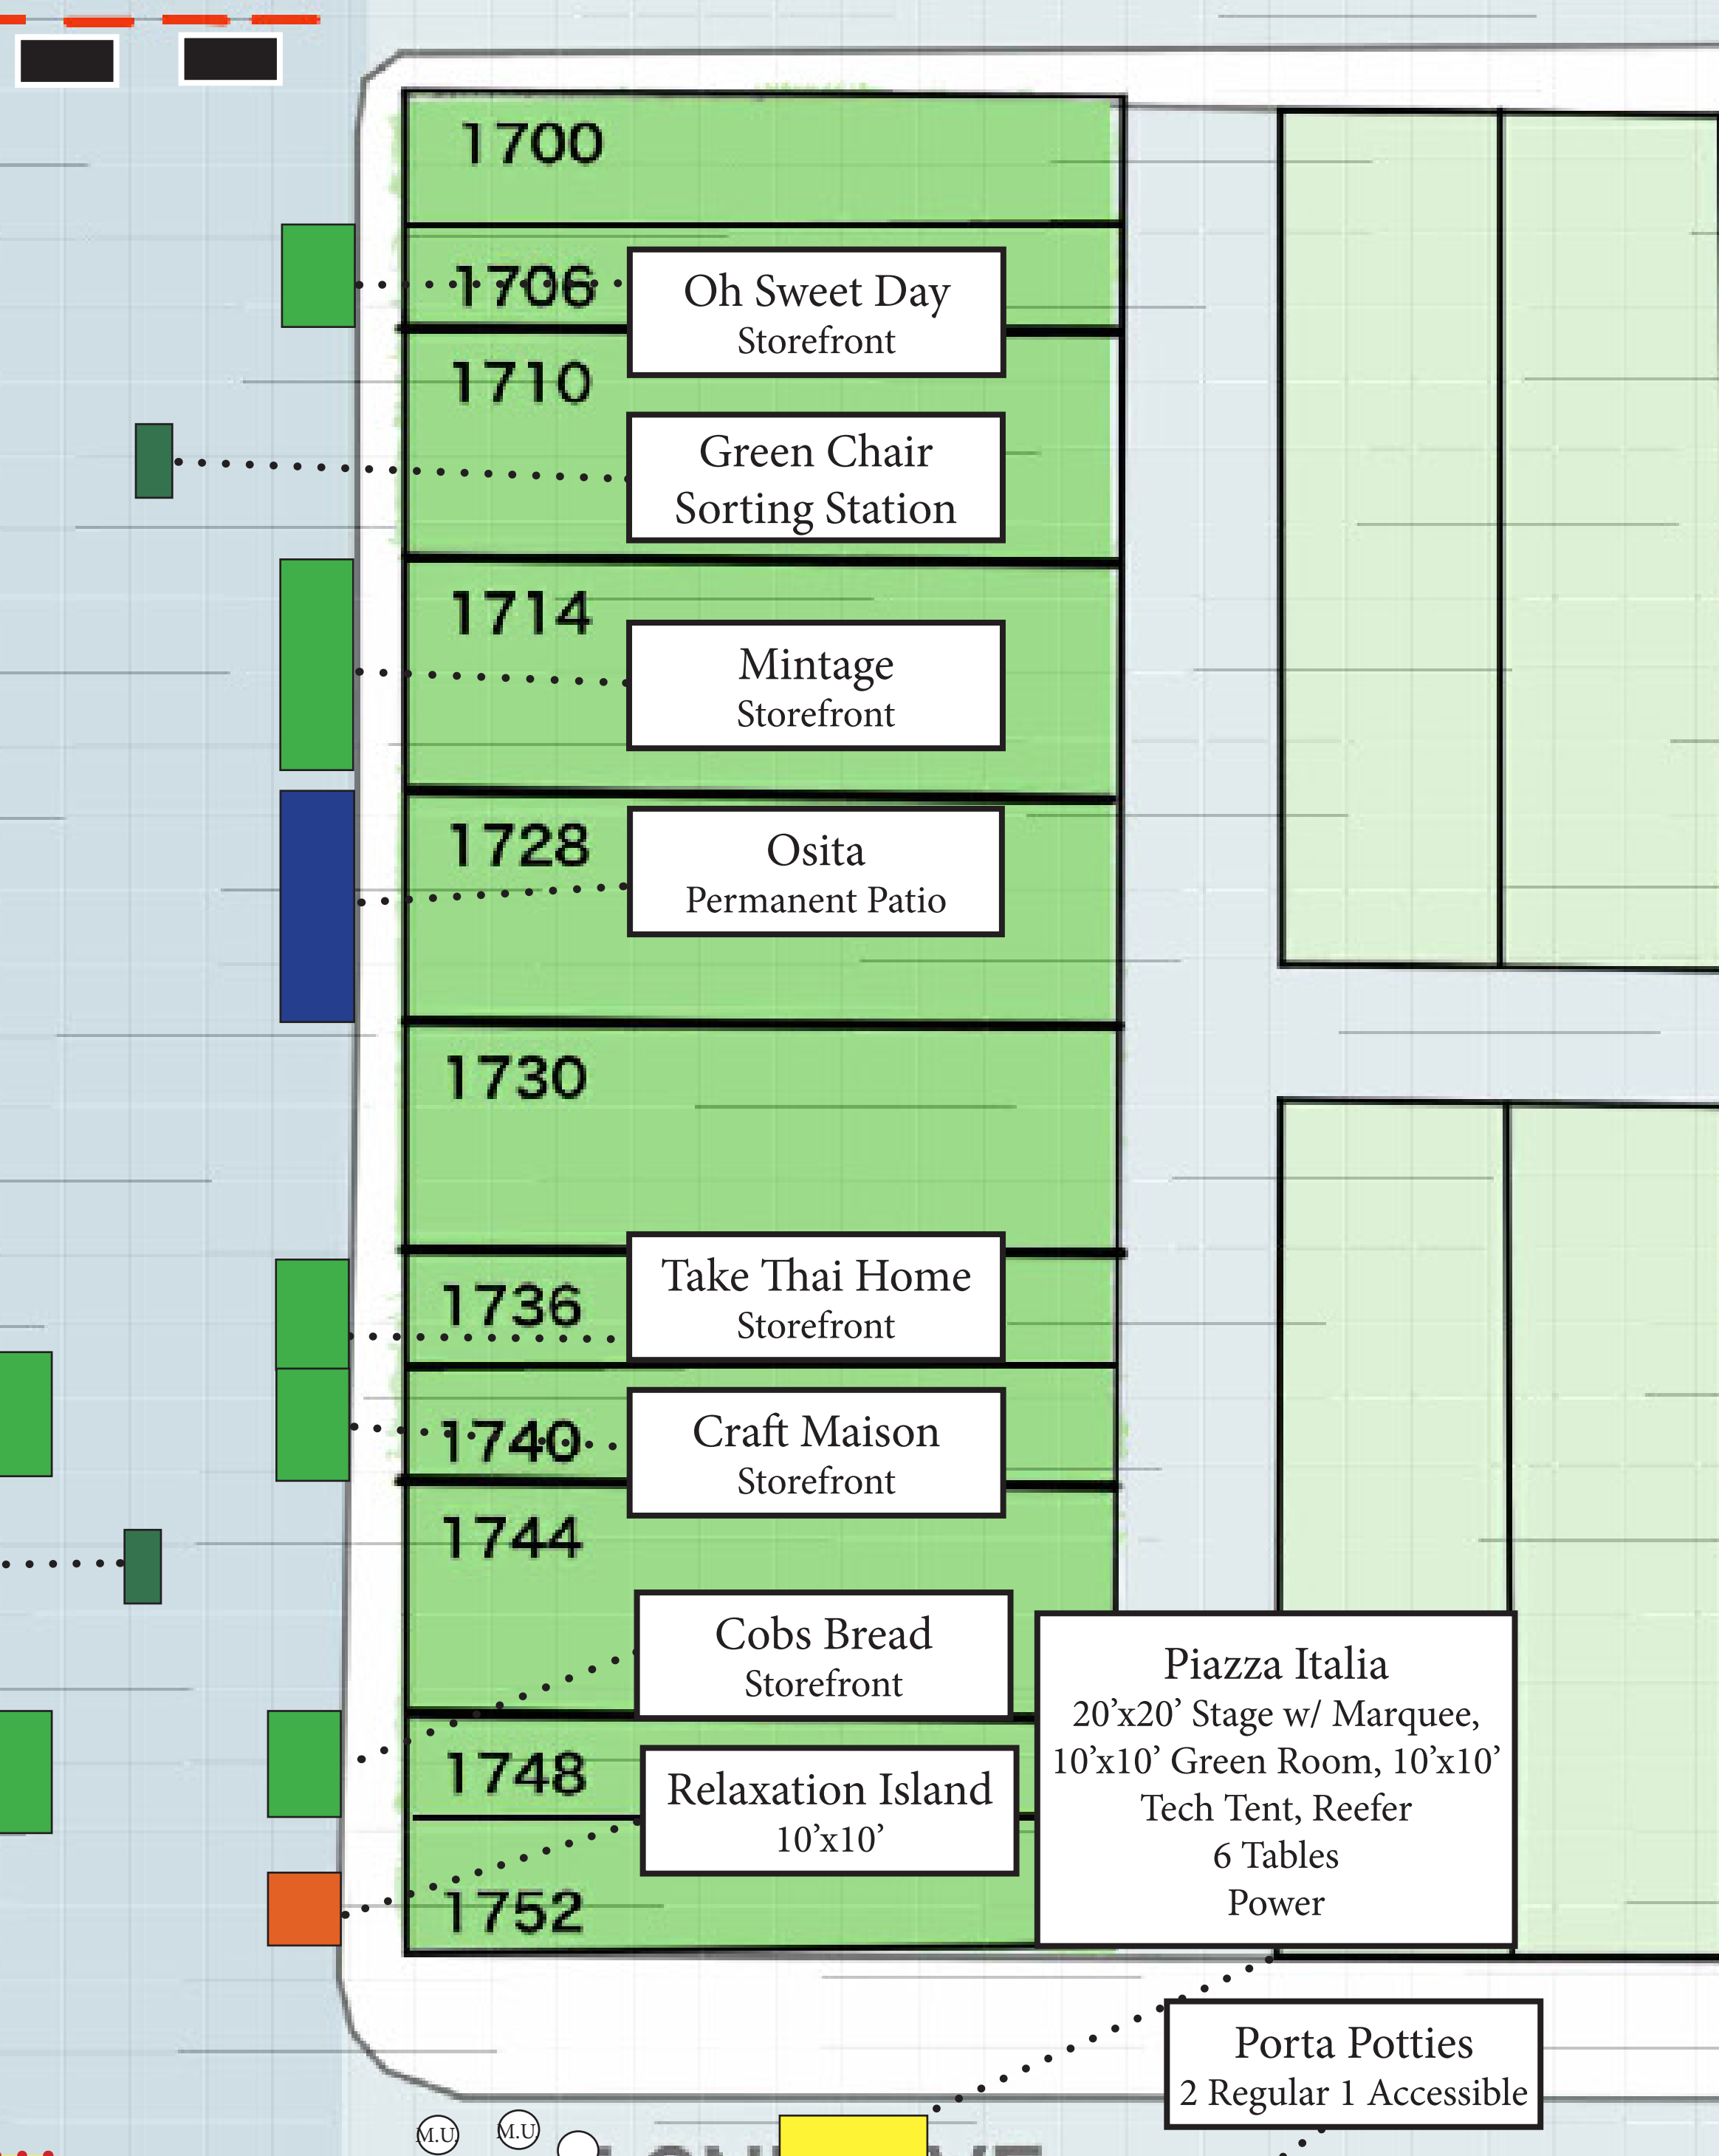

E 1ST AVE

E 1ST AVE

VPD
2-3 Vehicles

E 2ND AVE

E 2ND AVE