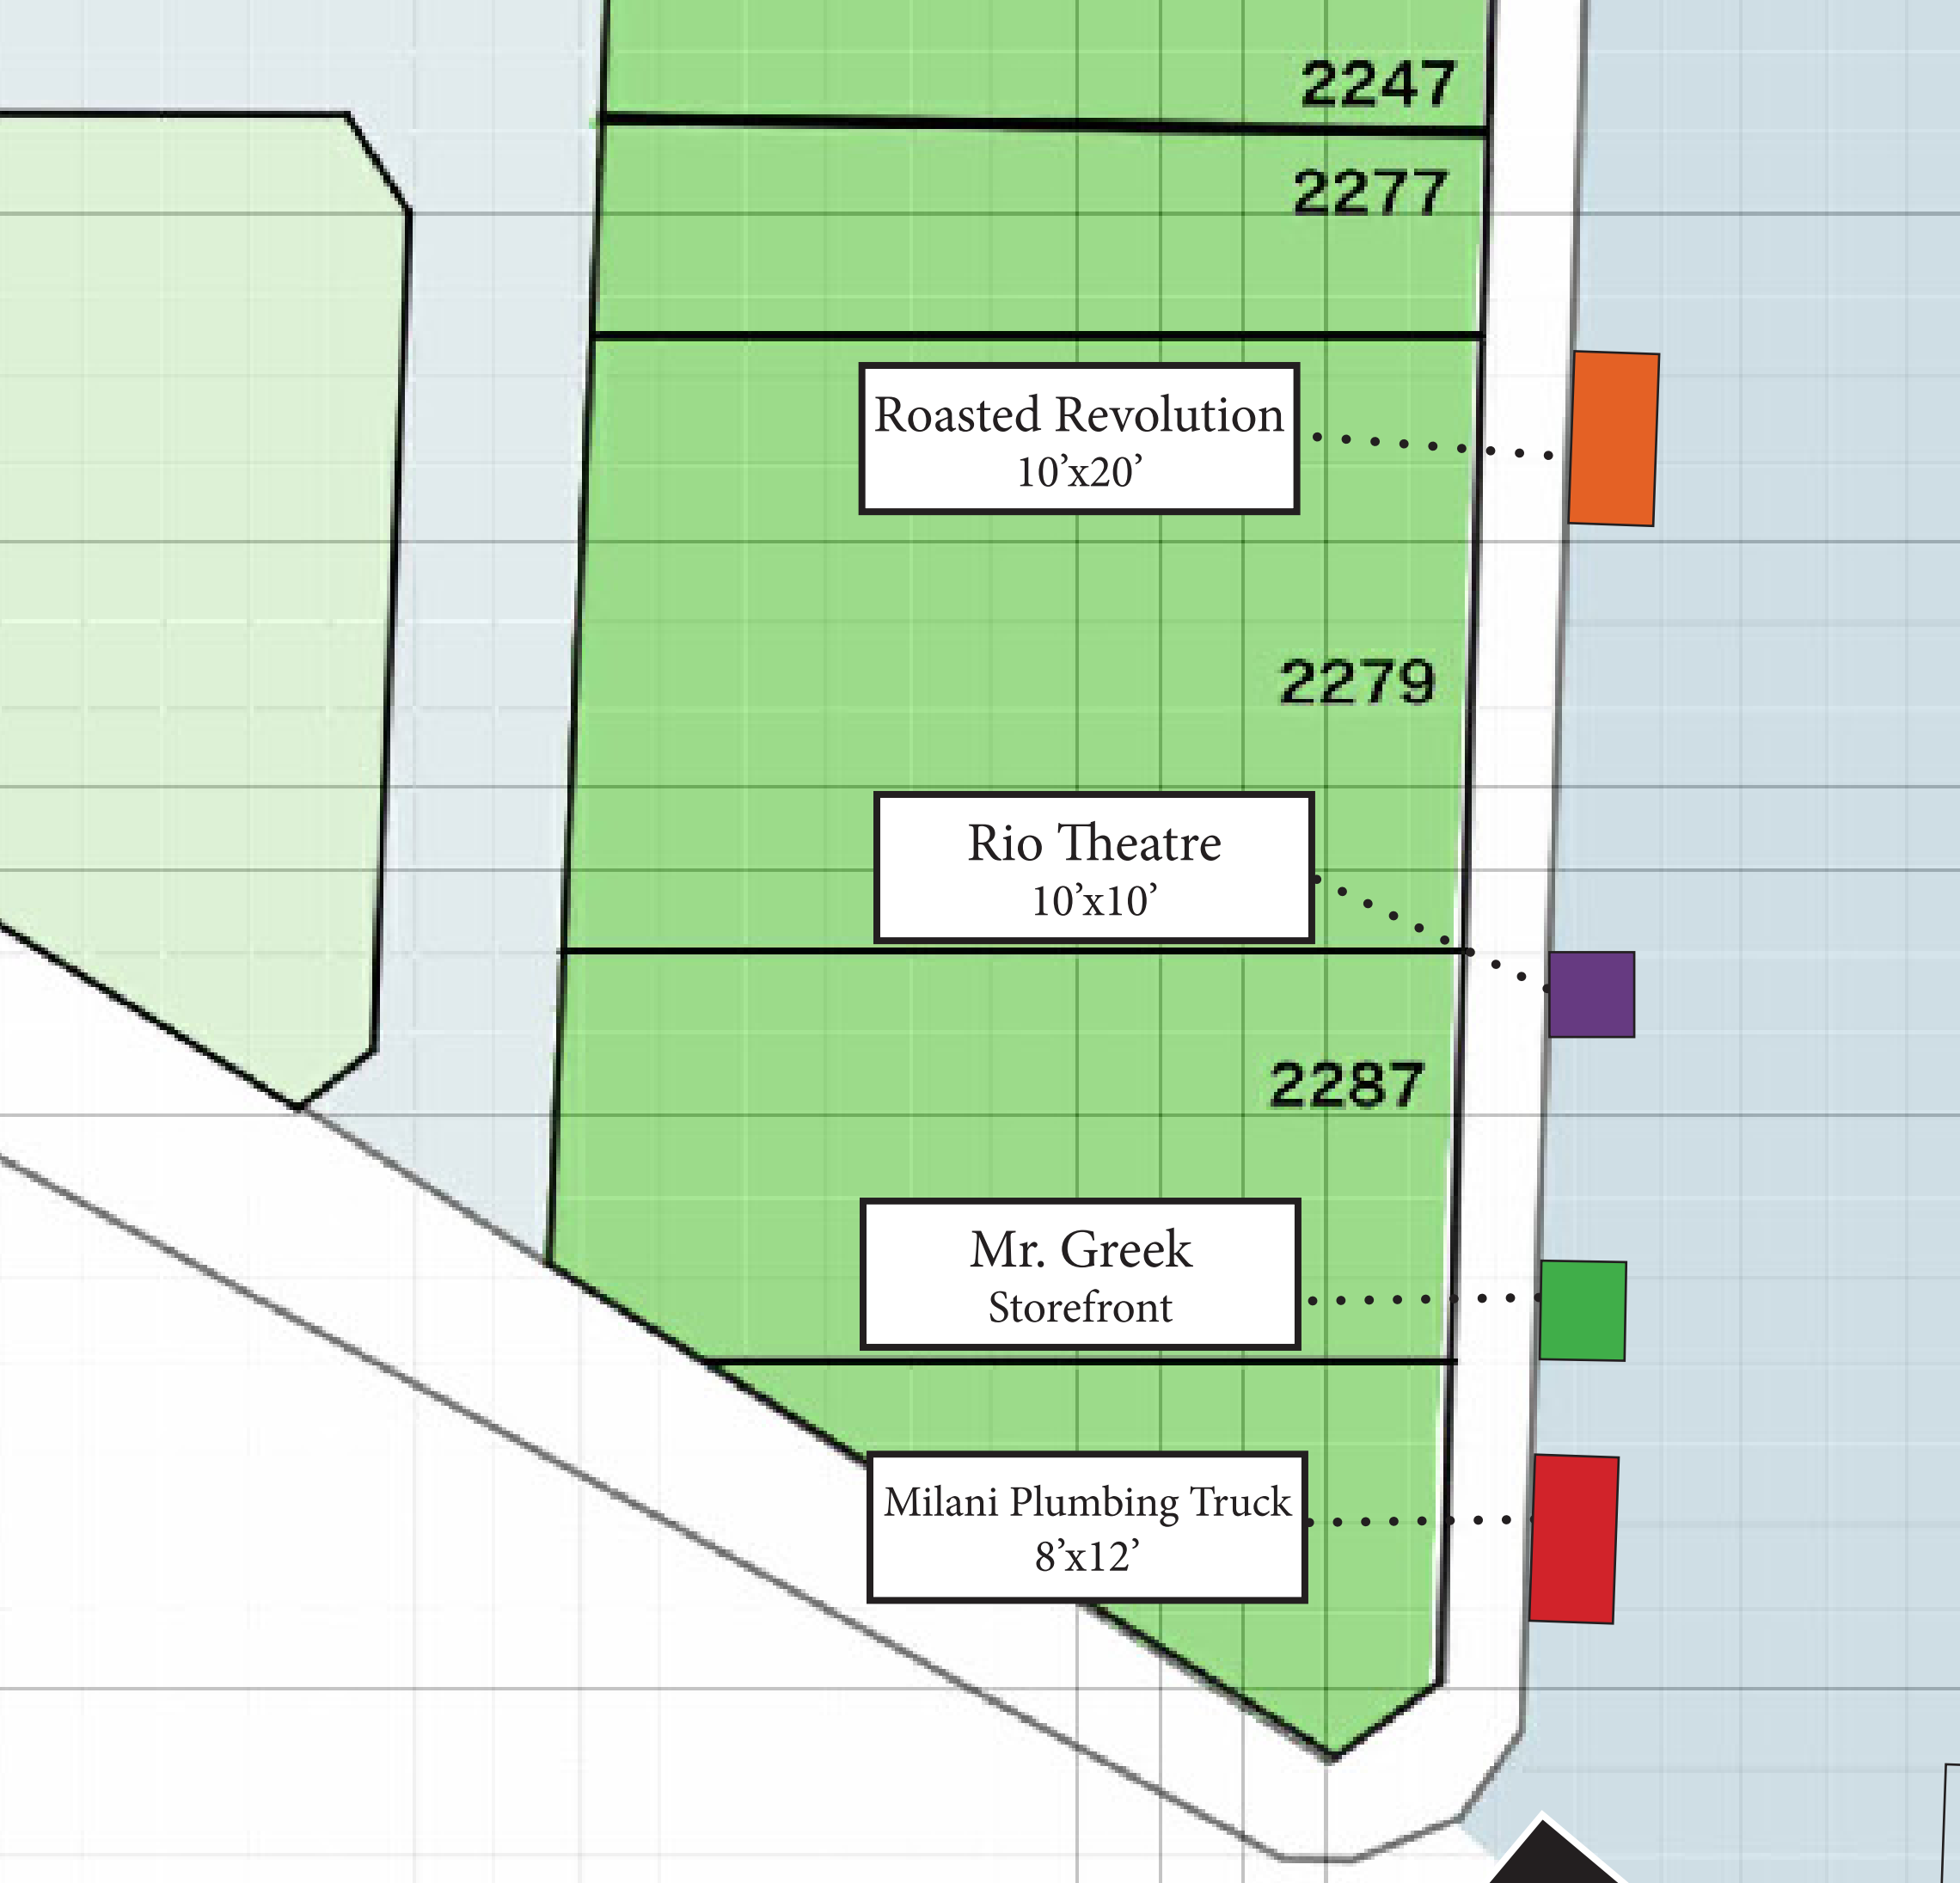

E 6TH AVE

E 6TH AVE

E 7TH AVE

E 7TH AVE

Legend

- CoV Curbside Patio
- Temporary Patio
- Green Chair Sorting Station
- Stage
- Merchant on The Drive
- Vendor
- Portable Toilet
- Production
- Mobi Bike Station
- Raffle Tent
- Fence
- Vehicle
- Community Group