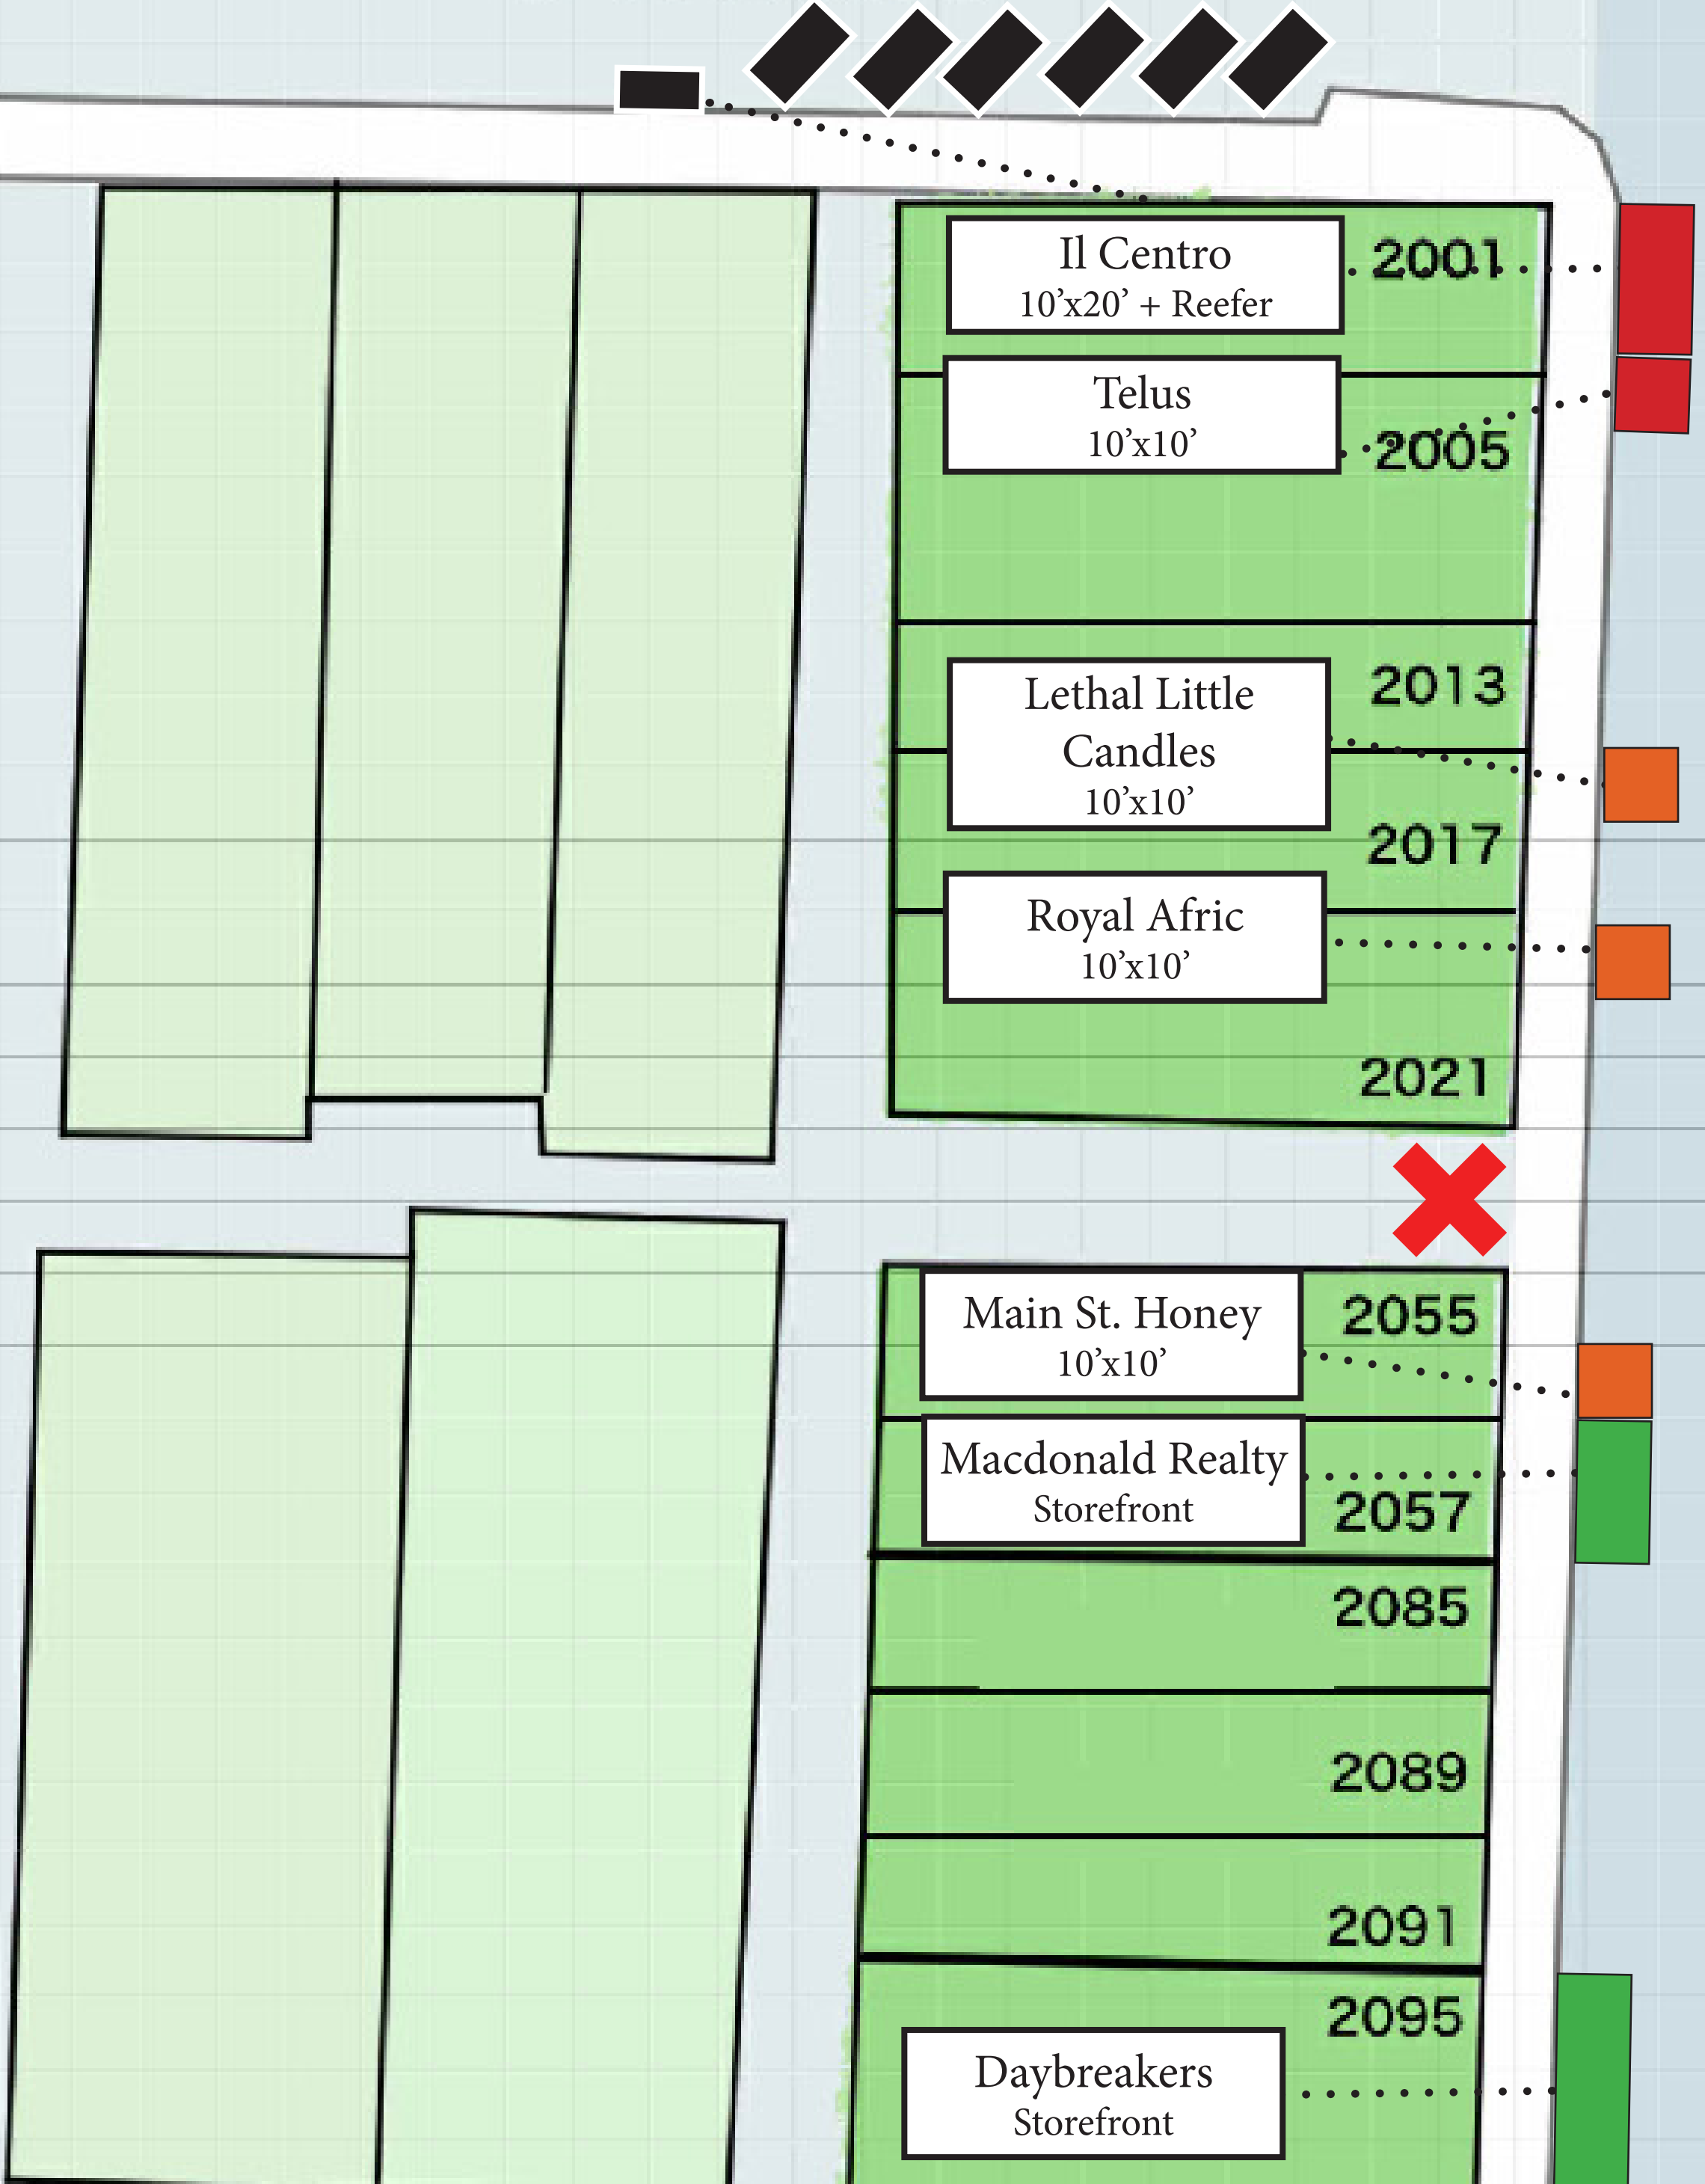

E 2ND AVE

E 2ND AVE

E 3RD AVE

E 3RD AVE

E 4TH AVE

E 4TH AVE

E 5TH AVE

E 5TH AVE

E 6TH AVE

E 6TH AVE

E 7TH AVE

E 7TH AVE

Legend

- CoV Curbside Patio
- Temporary Patio
- Green Chair Sorting Station
- Stage
- Merchant on The Drive
- Vendor
- Portable Toilet
- Production
- Mobi Bike Station
- Raffle Tent
- Fence
- Vehicle
- Community Group